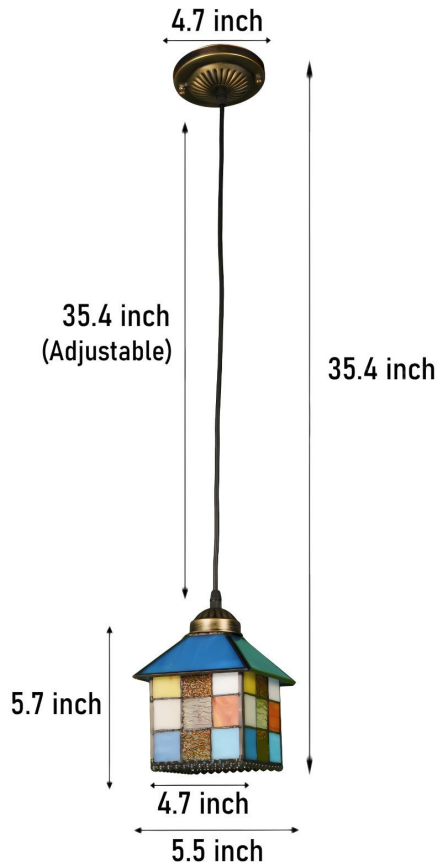

PRODUCT DIMENSION

E26 Base X1

(Including 1 warm light source)