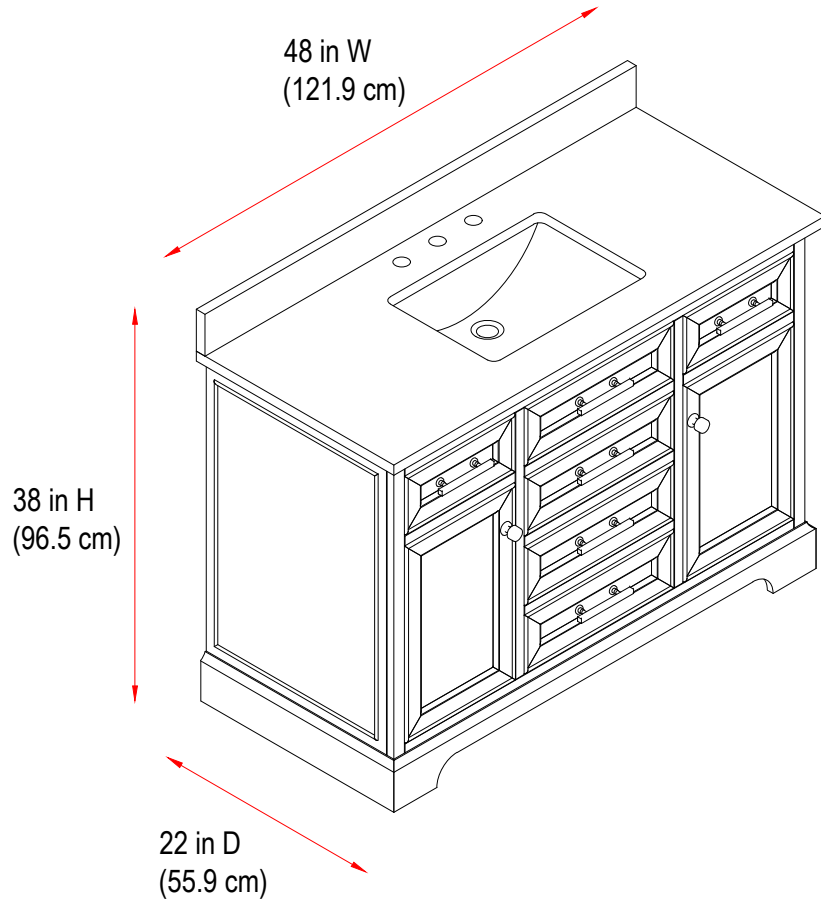

48" Barhroom Vanity

48 in. W x 22 in.D x 38 in.H
(121.9 cm x 55.9 cm x 96.5 cm)

Top View

Back View