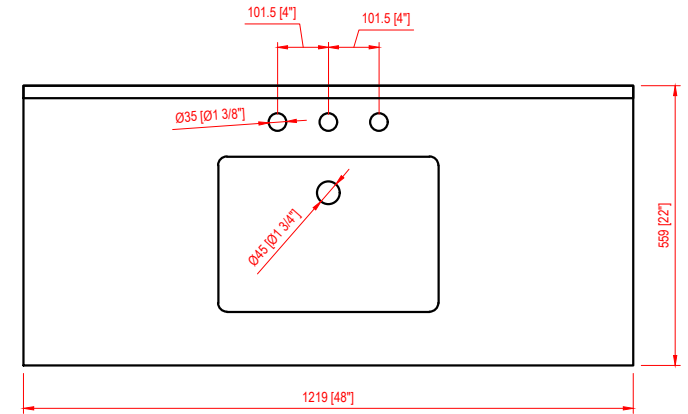

48" Barhroom Vanity

48 in. W x 22 in.D x 38 in.H
(121.9 cm x 55.9 cm x 96.5 cm)

Top View

Back View