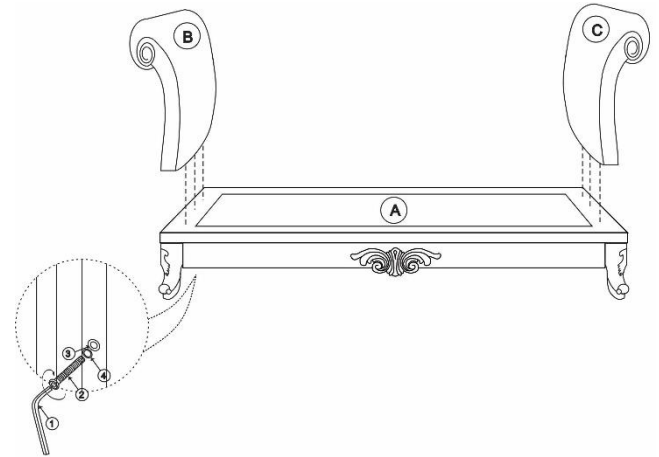

ASSEMBLY INSTRUCTIONS

DESCRIPTION: SOFA

ASSEMBLE COMPLETE