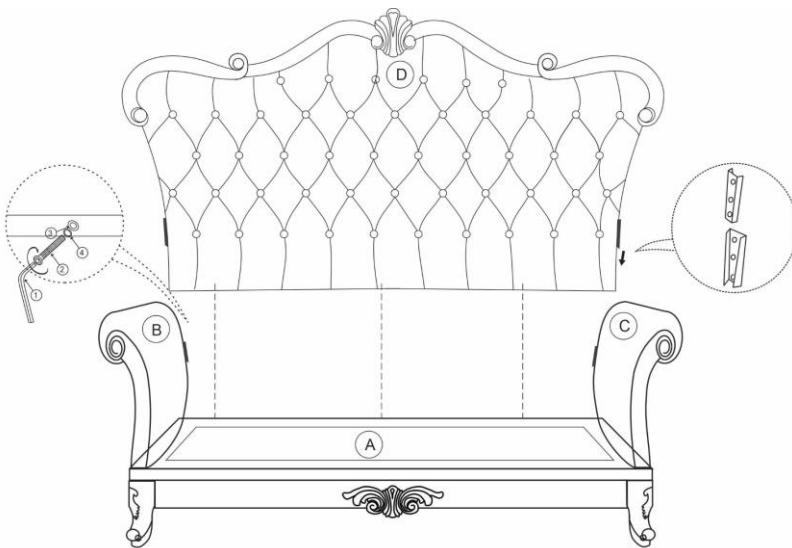

ASSEMBLY INSTRUCTIONS

DESCRIPTION: SOFA

ASSEMBLE COMPLETE