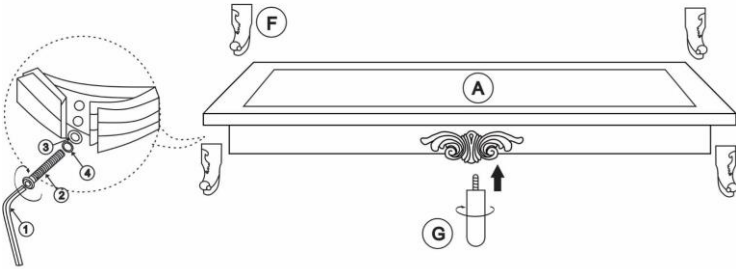

ASSEMBLY INSTRUCTIONS

DESCRIPTION: SOFA

ASSEMBLE COMPLETE