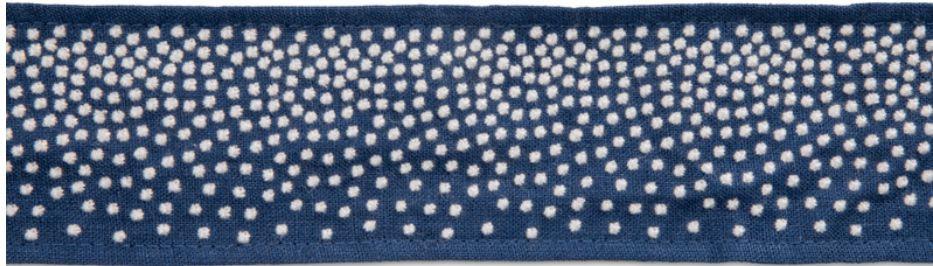

Whitecliff Tape - Indigo

SKU: T30843.5.0

kravet

SKU: **T30843.5.0**

Horizontal Repeat: **4 in (10.16 cm)**

Collection: **Harbor Home**

Designer: **Barclay Butera**

Composition: **Linen - 90%, Spun Polyester - 10%**

Width: **2.5 in (6.35 cm)**

Brand: **Kravet Design**

Type: **Embroidery, Tapes**

End Use: **Trim**

Kravet LLC © 2025

kravet.com | customer.service@kravet.com | (800) 645-9068