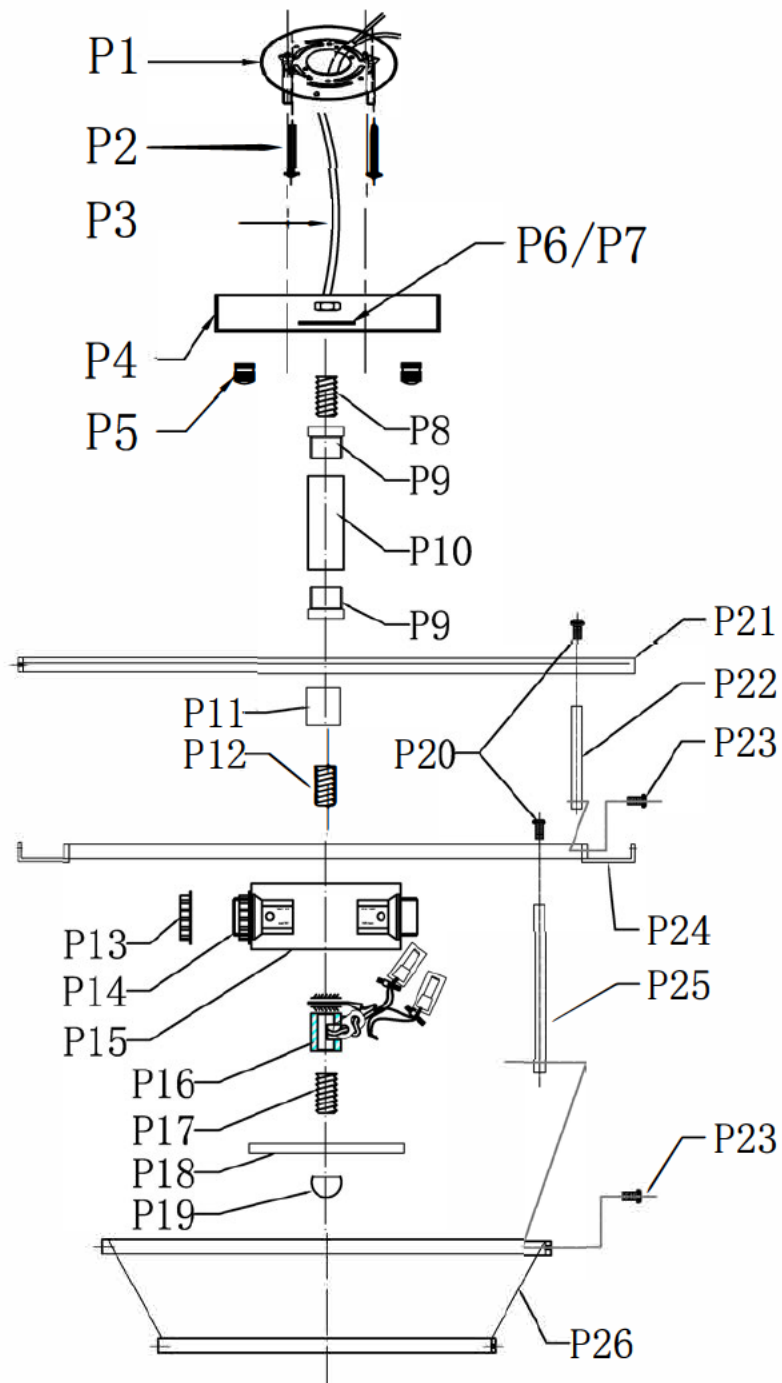

Frame Parts List

Crystal Parts List

Part Number	Picture	Description	Qty	Diagram umber
		Crossbar 4" (Canopy part)	1	P1
		5/32-32 Screw	2	P2
		D4.75" Canopy plat	1	P4
		NUT	2	P5
		Set nut	2	P6
		metal washer	1	P7
		thread pipe	1	P8
		Metal nut	2	P9
		Metal tube	1	P10
		Mid Column	1	P11
		thread pipe	1	P12
		Socket Ring	3	P13
		E12*3 Socket	1	P14
		Metal Wire Box	1	P15
		Hickey	1	P16
		thread pipe	1	P17
		Metal cover	1	P18

		Cap nut	1	P19
		Ground Screw	9	P20
		Square metal tube	6	P21
		Ground Screw	9	P22
		D13"Metal ring	1	P23
		D13"Metal ring	1	P24
		Square metal tube	3	P25
		D9.5"Metal Frame	1	P26
		Power Cord 20" SPT-1 Gold+Ground Wire	1	P3
		372-2.5"	79	A