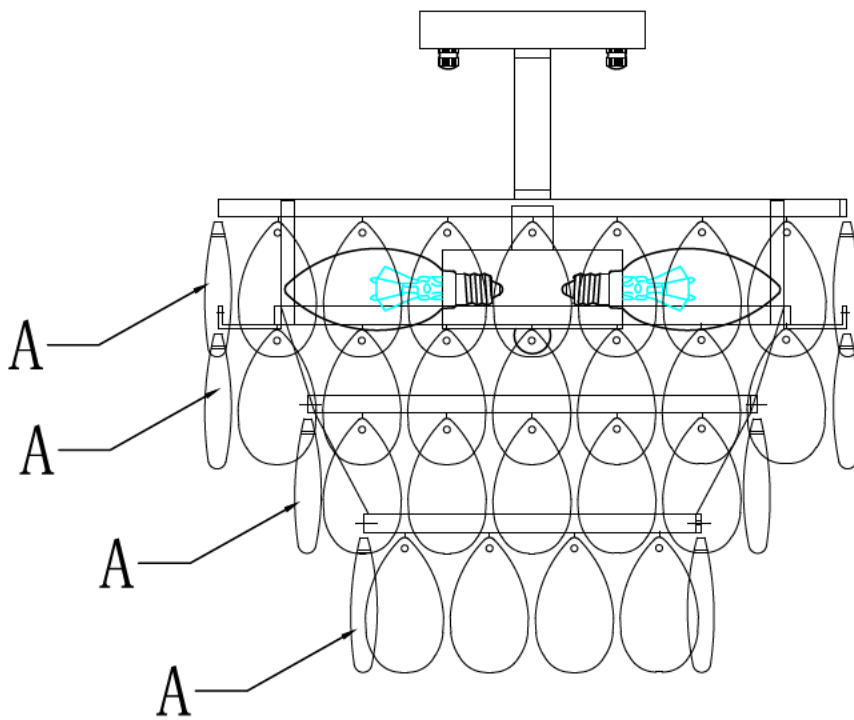

Frame Parts List

Crystal Parts List

Part Number	Picture	Description	Qty	Diagram umber
		Crossbar 4" (Canopy part)	1	P1
		5/32-32 Screw	2	P2
		D4.75" Canopy plat	1	P4
		NUT	2	P5
		Set nut	2	P6
		metal washer	1	P7
		thread pipe	1	P8
		Metal nut	2	P9
		Metal tube	1	P10
		Mid Column	1	P11
		thread pipe	1	P12
		Socket Ring	3	P13
		E12*3 Socket	1	P14
		Metal Wire Box	1	P15
		Hickey	1	P16
		thread pipe	1	P17
		Metal cover	1	P18

		Cap nut	1	P19
		Ground Screw	9	P20
		Square metal tube	6	P21
		Ground Screw	9	P22
		D13"Metal ring	1	P23
		D13"Metal ring	1	P24
		Square metal tube	3	P25
		D9.5"Metal Frame	1	P26
		Power Cord 20" SPT-1 Gold+Ground Wire	1	P3
		372-2.5"	79	A