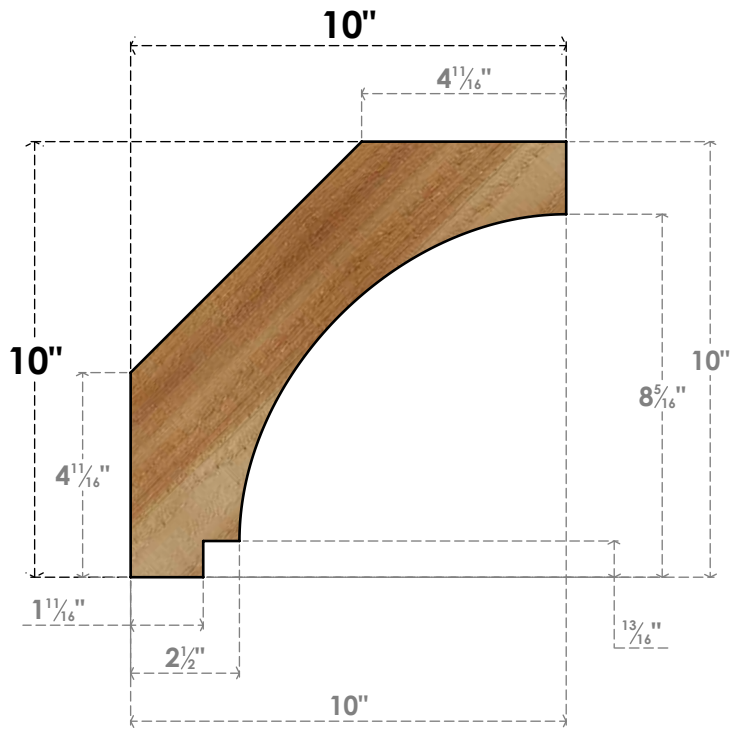

BRC06X10X10IMP00RWR

6"W X 10"D X 10"H IMPERIAL ROUGH SAWN BRACE, WESTERN RED CEDAR

SIDE

FRONT

EKENA MILLWORK
 2300 WEST MAIN ST.
 CLARKSVILLE, TX 75426
 TOLL FREE: 866-607-0453
 WWW.EKENAMILLWORK.COM

NOTES