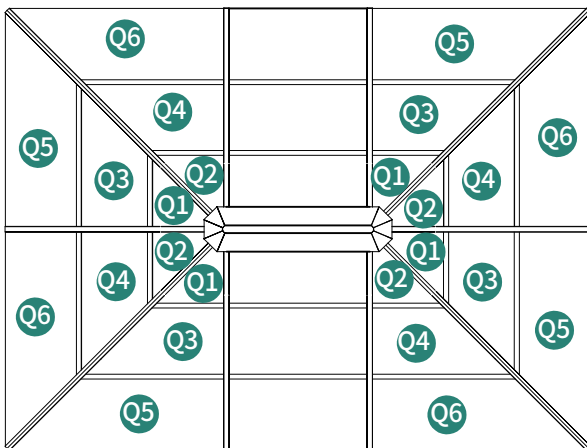

Ⓑ 2pcs

Ⓑ1 2pcs

Ⓑ2 2pcs

Ⓑ3 2pcs

Ⓟ 4pcs

① 32pcs

When connecting B and B1 via P, B2 and B3 via P, make sure that 1 holes on part P (as shown in the picture) should be facing upwards. Do not install it upside down.

① 12pcs

9			
	E1 6pcs	W2 6pcs	10 12pcs

10

① 18pcs

11

12

X4

Q1 4pcs Q3 4pcs Q5 4pcs Q 6pcs Q6 4pcs Q4 4pcs Q2 4pcs
F 4pcs F1 4pcs F2 4pcs F3 4pcs F4 4pcs

13

14

15

-  G2 2pcs
-  G1 4pcs
-  G2 4pcs
-  N 4pcs
-  N1 6pcs
-  1 10pcs

16

17

Pay attention to the sidewall curtain's installation position.

18