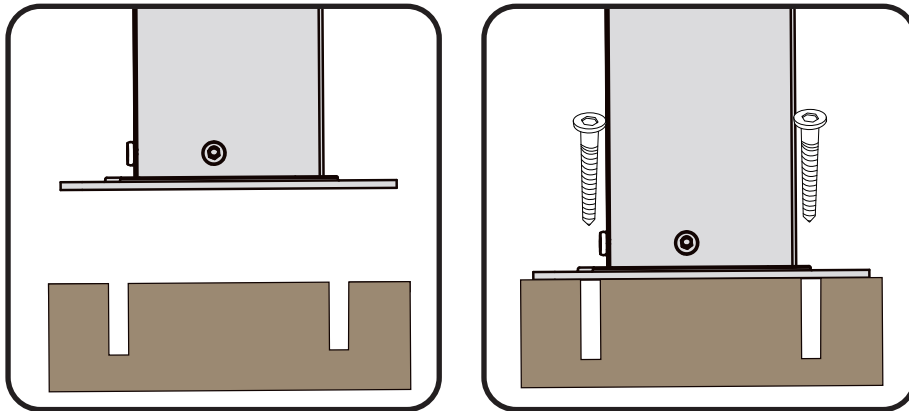

The following installation methods will provide better wind resistance performance, extend the product's lifespan, and help you maximize its value, delivering an even better user experience.

1

If the deck you are installing is made of hardwood and has a depth exceeding 40mm, you can use ST8*35mm screws to secure it in place. (This hardware is not included with the product, so you will need to purchase it separately.)