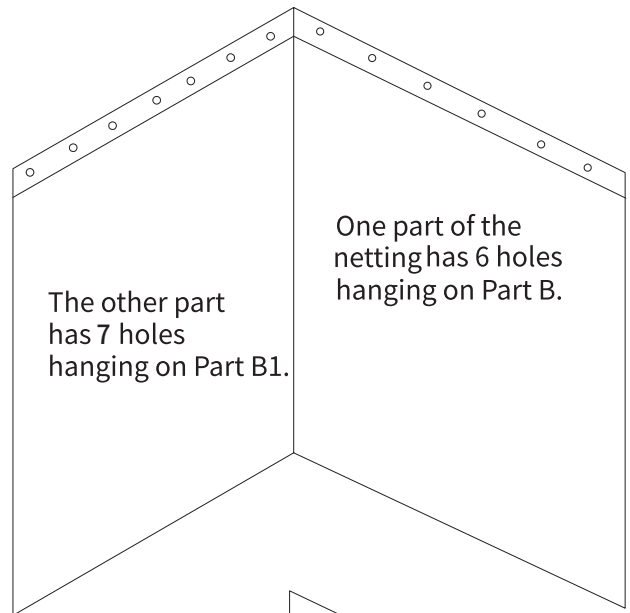

13

14

15

-  G2 2pcs
-  G1 4pcs
-  G2 4pcs
-  N 4pcs
-  N1 6pcs
-  1 10pcs

16

17

Pay attention to the sidewall curtain's installation position.

18

Ⓜ14pcs

19

Note:

Attach 1 to 2 to secure parts S (netting) and T (curtains) together.

Attach 1 to 3 to secure the back curtain (T).

Attach 1 to 3 to secure the front netting (T1).

Pay attention to the sidewall netting's installation position.