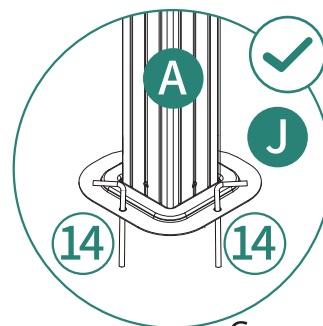

Cement surfaces

Grassy surfaces