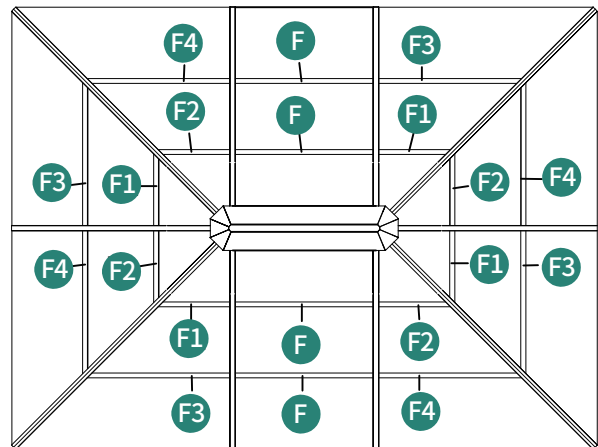

Ⓑ 2pcs

Ⓑ1 2pcs

Ⓑ2 2pcs

Ⓑ3 2pcs

Ⓟ 4pcs

① 32pcs

When connecting B and B1 via P, B2 and B3 via P, make sure that 1 holes on part P (as shown in the picture) should be facing upwards. Do not install it upside down.

① 12pcs

9			
	E1 6pcs	W2 6pcs	10 12pcs

10

① 18pcs

11

12

X4

Q1 4pcs Q3 4pcs Q5 4pcs Q 6pcs Q6 4pcs Q4 4pcs Q2 4pcs
F 4pcs F1 4pcs F2 4pcs F3 4pcs F4 4pcs

13

14

15

-  G2 2pcs
-  G1 4pcs
-  G2 4pcs
-  N 4pcs
-  N1 6pcs
-  1 10pcs

16

17

Pay attention to the sidewall curtain's installation position.

18

Ⓜ14pcs

19

Note:

Attach 1 to 2 to secure parts S (netting) and T (curtains) together.

Attach 1 to 3 to secure the back curtain (T).

Attach 1 to 3 to secure the front netting (T1).

Pay attention to the sidewall netting's installation position.