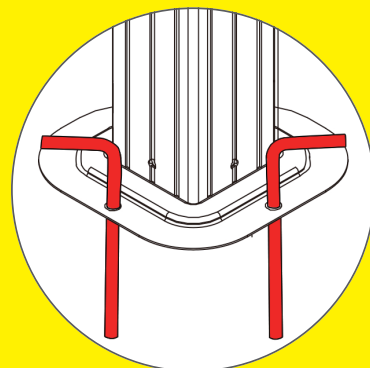

The following installation methods will provide better wind resistance performance, extend the product's lifespan, and help you maximize its value, delivering an even better user experience.

1

If the deck you are installing is made of hardwood and has a depth exceeding 40mm, you can use ST8*35mm screws to secure it in place. (This hardware is not included with the product, so you will need to purchase it separately.)