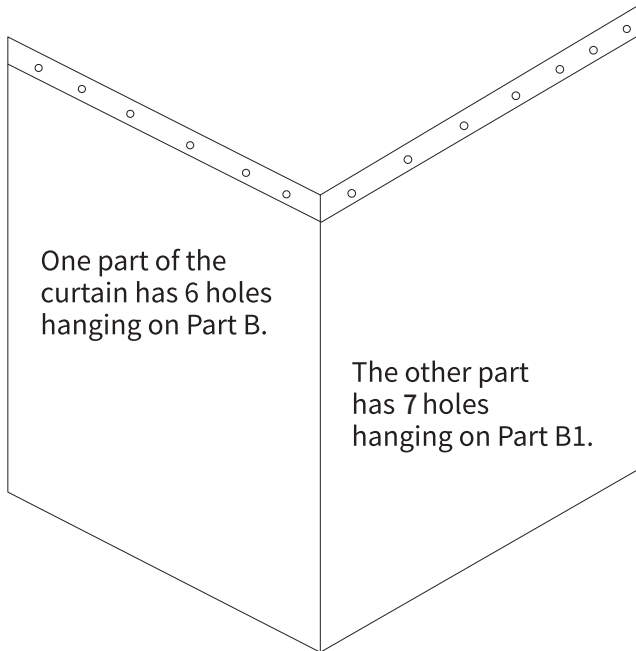

13

14

15

-  G2 2pcs
-  G1 4pcs
-  G2 4pcs
-  N 4pcs
-  N1 6pcs
-  1 10pcs

16

17

Pay attention to the sidewall curtain's installation position.

18

Ⓜ14pcs

19

Note:

Attach 1 to 2 to secure parts S (netting) and T (curtains) together.

Attach 1 to 3 to secure the back curtain (T).

Attach 1 to 3 to secure the front netting (T1).

Pay attention to the sidewall netting's installation position.