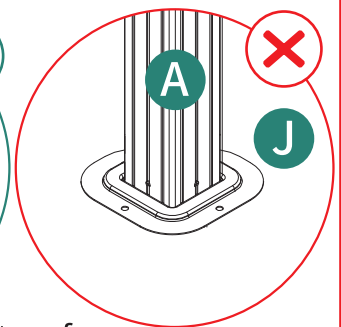

Cement surfaces