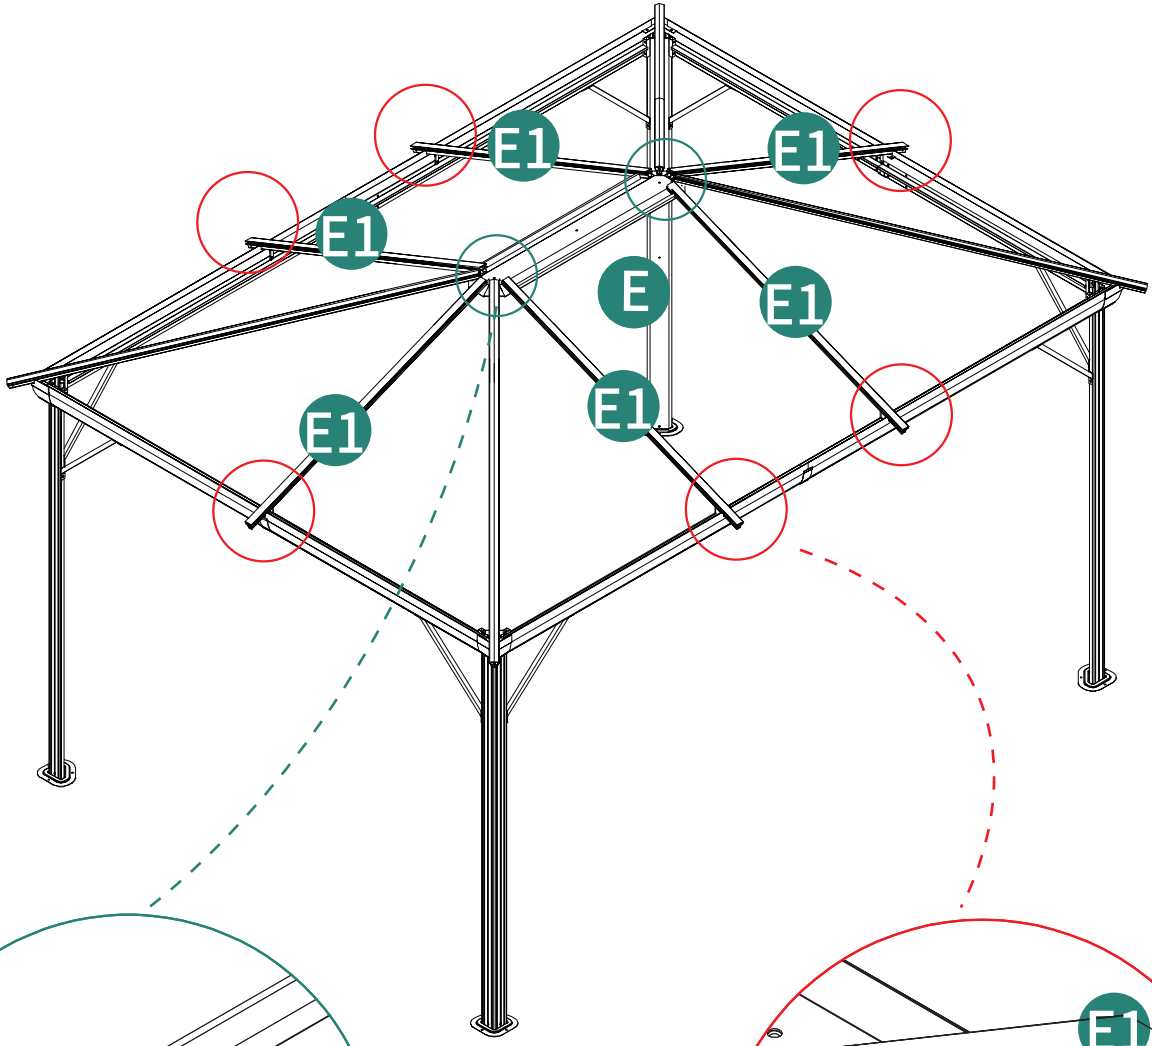

① 12pcs

9			
	E1 6pcs	W2 6pcs	10 12pcs

10

① 18pcs

11

12

X4

Q1 4pcs Q3 4pcs Q5 4pcs Q 6pcs Q6 4pcs Q4 4pcs Q2 4pcs
F 4pcs F1 4pcs F2 4pcs F3 4pcs F4 4pcs

13

14

15

-  G2 2pcs
-  G1 4pcs
-  G2 4pcs
-  N 4pcs
-  N1 6pcs
-  1 10pcs

16

17

Pay attention to the sidewall curtain's installation position.

18

Ⓜ14pcs

19

Note:

Attach 1 to 2 to secure parts S (netting) and T (curtains) together.

Attach 1 to 3 to secure the back curtain (T).

Attach 1 to 3 to secure the front netting (T1).

Pay attention to the sidewall netting's installation position.