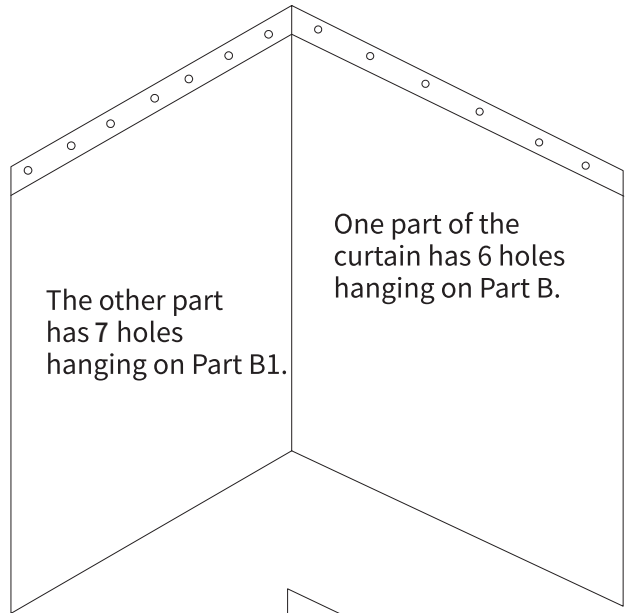

13

14

15

-  G2 2pcs
-  G1 4pcs
-  G2 4pcs
-  N 4pcs
-  N1 6pcs
-  1 10pcs

16

17

Pay attention to the sidewall curtain's installation position.

18

Ⓜ14pcs

19

Note:

Attach 1 to 2 to secure parts S (netting) and T (curtains) together.

Attach 1 to 3 to secure the back curtain (T).

Attach 1 to 3 to secure the front netting (T1).

Pay attention to the sidewall netting's installation position.