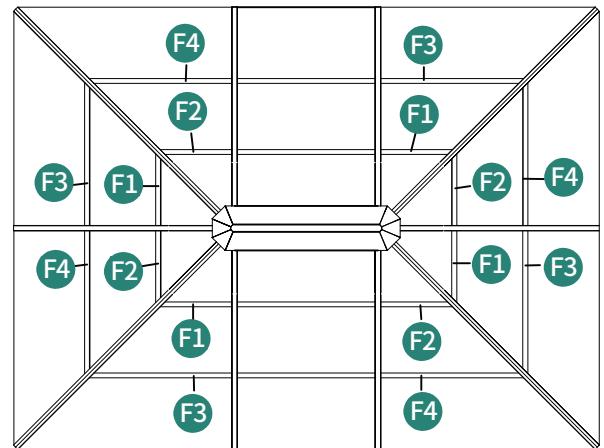

Ⓑ 2pcs

Ⓑ1 2pcs

Ⓑ2 2pcs

Ⓑ3 2pcs

Ⓟ 4pcs

① 32pcs

When connecting B and B1 via P, B2 and B3 via P, make sure that 1 holes on part P (as shown in the picture) should be facing upwards. Do not install it upside down.

① 12pcs

9			
	E1 6pcs	W2 6pcs	10 12pcs

10

① 18pcs

11

12

X4

Q1 4pcs Q3 4pcs Q5 4pcs Q 6pcs Q6 4pcs Q4 4pcs Q2 4pcs
F 4pcs F1 4pcs F2 4pcs F3 4pcs F4 4pcs

13

14

15

-  G2 2pcs
-  G1 4pcs
-  G2 4pcs
-  N 4pcs
-  N1 6pcs
-  1 10pcs

16

17

Pay attention to the sidewall curtain's installation position.

18

Ⓜ14pcs

19

Note:

Attach 1 to 2 to secure parts S (netting) and T (curtains) together.

Attach 1 to 3 to secure the back curtain (T).

Attach 1 to 3 to secure the front netting (T1).

Pay attention to the sidewall netting's installation position.