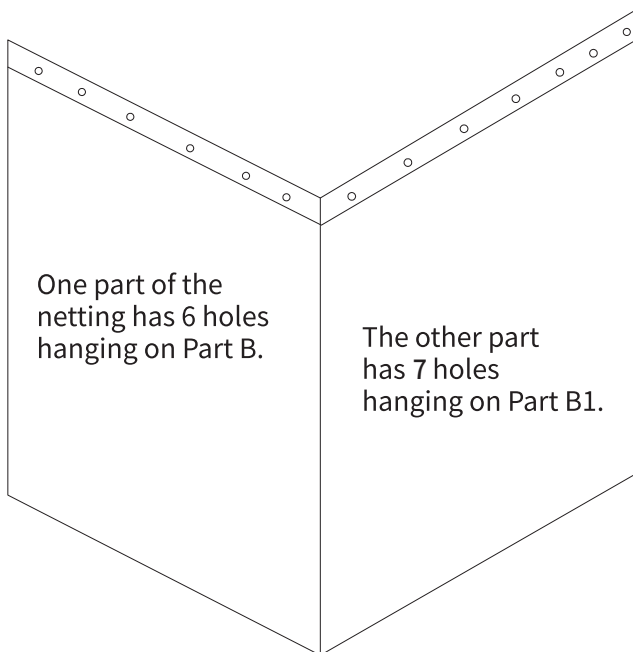

13

14

15

-  G2 2pcs
-  G1 4pcs
-  G2 4pcs
-  N 4pcs
-  N1 6pcs
-  1 10pcs

16

17

Pay attention to the sidewall curtain's installation position.

18

Ⓜ14pcs

19

Note:

Attach 1 to 2 to secure parts S (netting) and T (curtains) together.

Attach 1 to 3 to secure the back curtain (T).

Attach 1 to 3 to secure the front netting (T1).

Pay attention to the sidewall netting's installation position.