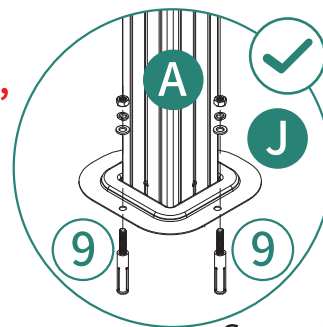

1. The product must be installed on a solid base, such as cement or a floor, to prevent damage from strong winds and potential property or health risks.

2. If the product cannot be securely fixed, you must detach and store it properly before heavy winds occur.

3. The manufacturer will not be liable for any losses or damages if these instructions and recommendations are not followed.

Cement surfaces