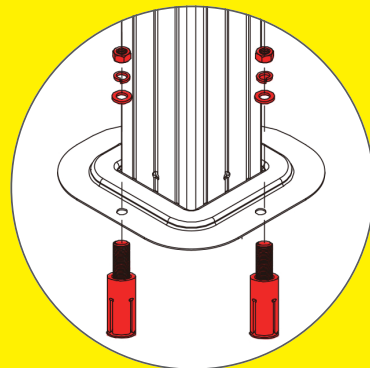

The following installation methods will provide better wind resistance performance, extend the product's lifespan, and help you maximize its value, delivering an even better user experience.

1

If the deck you are installing is made of hardwood and has a depth exceeding 40mm, you can use ST8*35mm screws to secure it in place. (This hardware is not included with the product, so you will need to purchase it separately.)