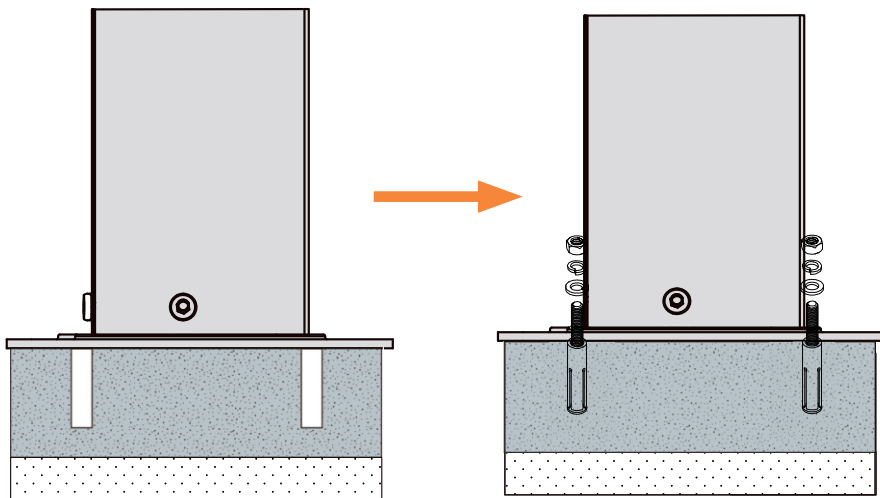

The following installation methods will provide better wind resistance performance, extend the product's lifespan, and help you maximize its value, delivering an even better user experience.

1

If the deck you are installing is made of hardwood and has a depth exceeding 40mm, you can use ST8*35mm screws to secure it in place. (This hardware is not included with the product, so you will need to purchase it separately.)