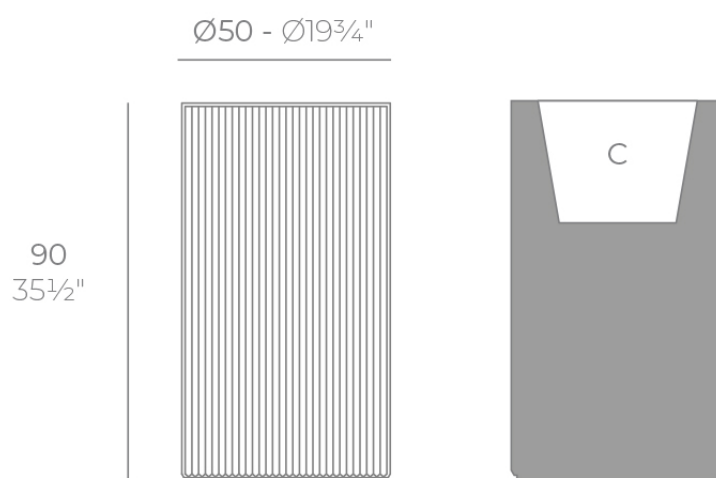

Info

Description

Weight: 13.5 Kg

GATSBY Cilindro Alto
GATSBY Hight Cylindre
ref. 54424
C= 41X41X32 16½"x16½"x12½"
32 L
8½Gal

Finishes

finishes

BASIC

Ref. 54424A