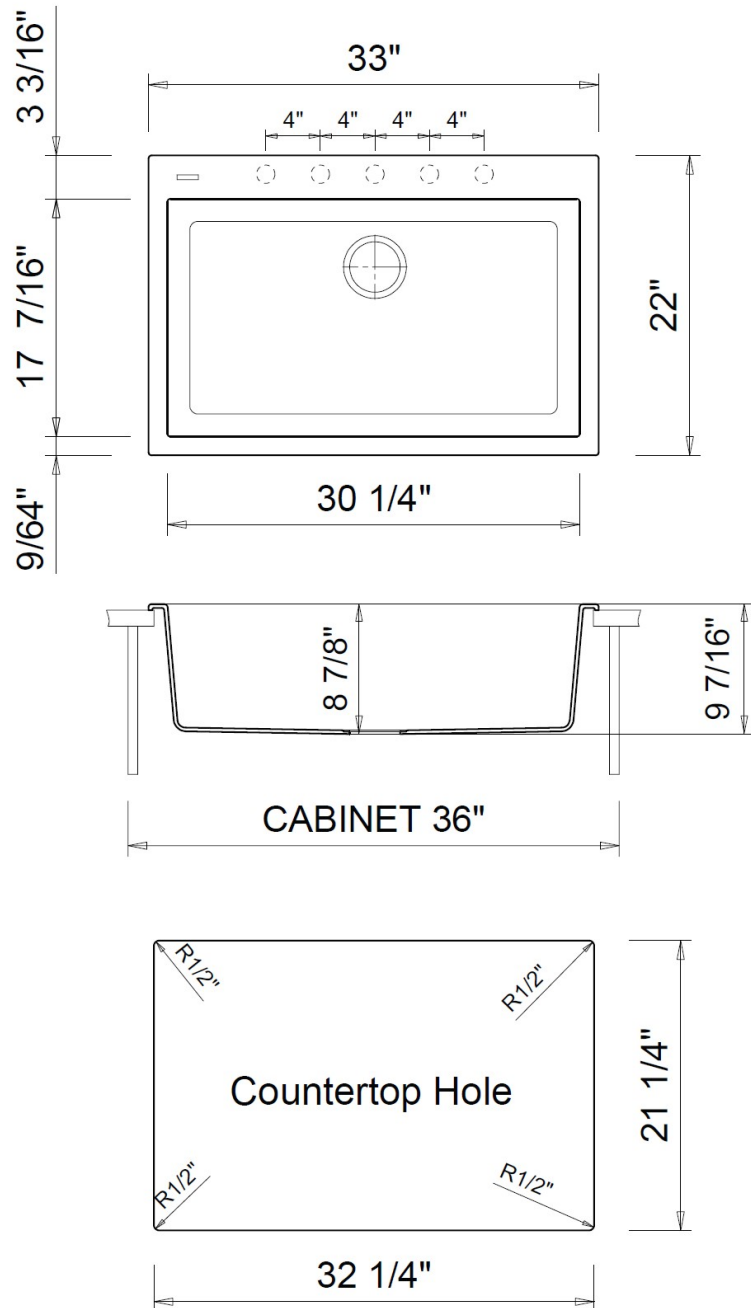

**DIMENSIONS:**            NOMINAL DIMENSIONS (OUTSIDE)  
33" x 22" x 9.5"

INSIDE BOWL DIMENSIONS  
30-1/4" wide  
17-7/16" front-to-back  
8-7/8" depth

**COMPONENTS INCLUDED THE BOX:** Sink, strainer and installation pack.

## DIMENSIONS

**IMPORTANT:** Dimensions of fixtures are nominal and may vary within the range of tolerance established by ANSI standards. These measurements are subject to change or cancellation. No responsibility is assumed for use of superseded or voided pages.