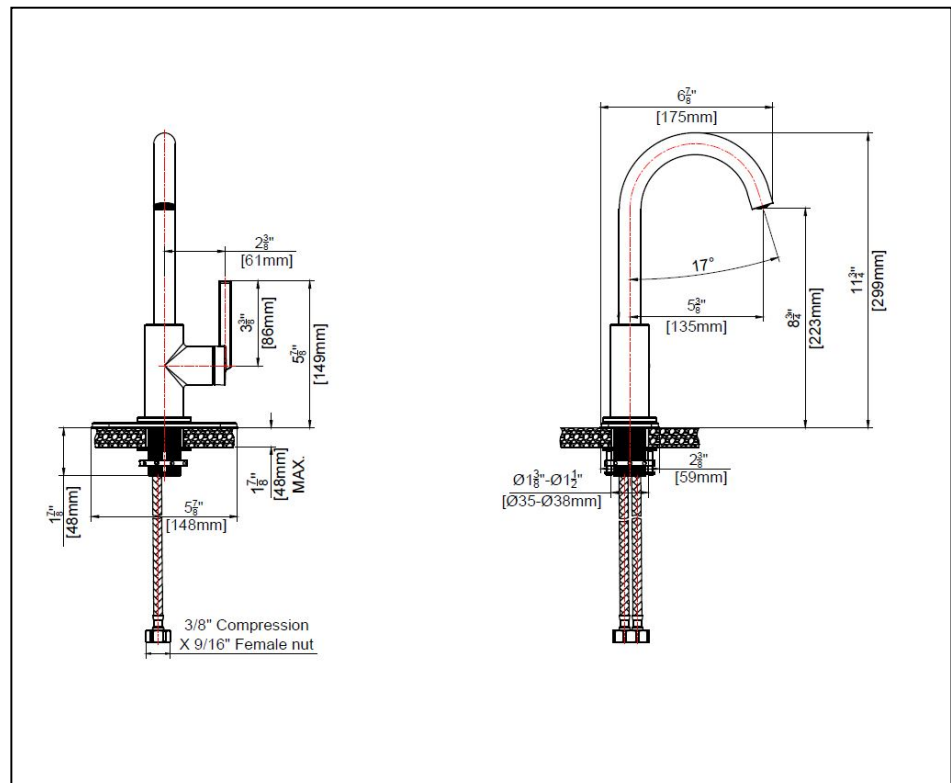

COMPLIES WITH

- NSF 61-9
- ASME A112.18.1
- CSA B125.1
- IAPMO/UPC/cUPC
- AB1953
- ADA

tel. 888-OK-ULTRA (658-5872) • fax. 949-252-9989 • <http://www.ultrafaucets.com>

This specification is provided for reference only. Ultra Faucets reserves the right to modify specifications and materials without notice or obligation.