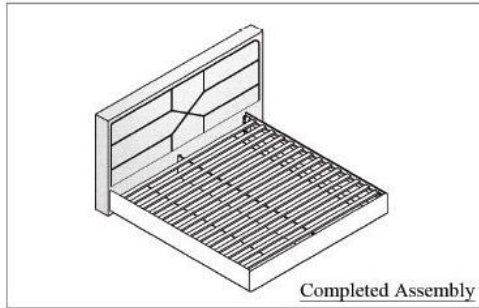

Assembly Instruction

DD-F02

Thank you for purchasing this quality product.
Please check all packing material carefully which
may have come loose inside the carton during shipment.

PART LIST

No	Description	Qty
1	Headboard	1pc
2	Footboard	1pc
3	Side Rail	2pcs
4	Center Rail	1pc
5	Slat	1set

HARDWARE LIST

No	Description	Qty
A	TRUSS HD C/B M4 x 32mm 	6pcs

Step : 1

Step : 2