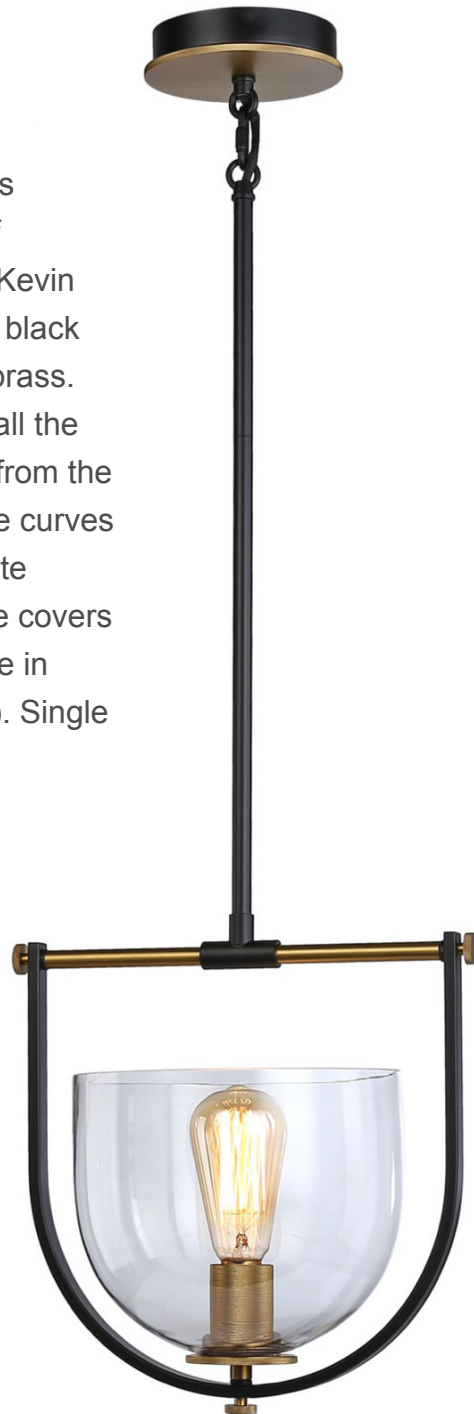

## Cheshire Collection 1-Light Pendant Black & Brass

The Cheshire Collection is a spectacular grouping of chandeliers designed by Kevin Kraemer. The frames are black and complemented with brass. There is fine attention to all the Limited lifetime warranty from the frame shape matching the curves in the glass to the exquisite knural parts on the candle covers and knobs. (Also available in black with nickel accents). Single pendant shown.

ORDERING			
<b>Model:</b> AC11741BB			
<b>Collection:</b> Cheshire			
<b>Finish:</b> Black & Brass			
PRODUCT DIMENSIONS			
<b>Weight</b>	5.30 lbs		
<b>Length</b>	12"		
<b>Width</b>	8.25"		
<b>Height</b>	12.25"		
<b>Overall Height</b>	60"		
<b>Ext.</b>			
<b>Chain</b>			
<b>Rods</b>	3 x 12 + 1 x 6"		
<b>Cord Length</b>			
<b>Wire Length</b>			
<b>Canopy / Back Plate</b>	4.75 x 4.75 x 1"		
<b>Sloped Ceiling</b>	Yes		
PACKAGING DIMENSIONS			
Weight	Length	Width	Height
7 lbs	15"	14"	13"
BULBS			
<b>Bulbs Included</b>	No		
<b>Bulb Qty.</b>	1		
<b>Wattage</b>	60		
<b>Dimmable</b>	No		
<b>Socket Base Type</b>	E26/Medium (Standard)		
<b>Lumens (LED)</b>			
<b>CRI (LED)</b>			
<b>Kelvin (LED)</b>			
OTHER			
<b>UPC</b>	778350020770		
<b>Material</b>	Metal and Glass		
<b>Listing Approval 1</b>			
<b>Listing Approval 2</b>			
<b>Safety Rating</b>	ETL		
<b>Warranty</b>	Limited lifetime warranty		