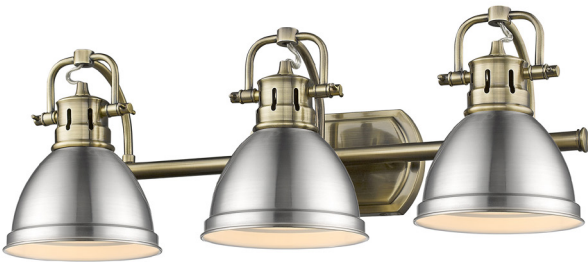

3-Light Bath Vanity

3-light Vanity combines traditional charm with an Aged Brass frame and a metal shade, creating a flattering illumination that elevates bathrooms.

Fixture Finish:	Aged Brass	
Glass/Shade Finish:	Pewter	
Materials:	Steel	Steel
Fixture Width:	24.5"	62.23cm
Fixture Height:	8.5"	21.59cm
Fixture Depth:	8.25"	20.96cm
Glass/Shade Diameter:	6.5"	16.51cm
Glass/Shade Height:	4.5"	11.43cm
Canopy/Backplate:	8.13"W x 4.38"H x 0.75"D	20.65cm W x 11.13cm H x 1.91cm D
Chain:	NA	NA
Rod:	NA	NA
Wire:	8"	20.32cm
Bulb Type:	Incandescent, Type A	
Wattage:	3 x 100W(M)	
Voltage:	120	
Install Position:	Not Reversible - Down Only	
Approved Location:	Damp Location	

Sloped Ceiling:	No
ADA:	No
Close-to-ceiling:	No
Bulbs Included:	No
Dimmable:	Yes

- The iconic "barn light" silhouette is a vintage-inspired staple of rustic and country Farmhouse design.
- Brighten up bathrooms with dedicated lighting that flatters while providing practical task illumination.
- Adjustable Directional Heads: Customize the lighting to highlight specific areas or objects by pivoting the individual heads.