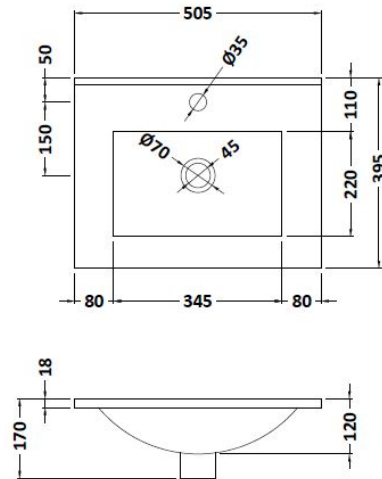

CUSTOMER DATA SHEET

DESCRIPTION:

500 Wh 2-Drawer Vanity With Basin B

CUSTOMER DATA SHEET - FURNITURE

DESCRIPTION: 500 Wall Hung 2-Drawer Basin Unit

PRODUCT DIMENSIONS

Height (mm)	Width (mm)	Depth (mm)	Nett Wgt Kg
538	500	383	26

PACKAGING DIMENSIONS

Height (mm)	Width (mm)	Depth (mm)	Gross Wgt Kg
405	520	560	26

PACKAGING DATA

Box Colour	Brown Cardboard Box		
Box Qty	1	Label Colour	White Label
Label Size	100 x 50	Label Qty	2

OUTER BOX DIMENSIONS (If Applicable)

CUSTOMER DATA SHEET - CERAMICS

DESCRIPTION:

500mm Minimalist Basin 1Th

PRODUCT DIMENSIONS

Height (mm)	Width (mm)	Depth (mm)	Nett Wgt Kg
170	500	390	9

PACKAGING DIMENSIONS

Height (mm)	Width (mm)	Depth (mm)	Gross Wgt Kg
400	520	200	9

PACKAGING DATA

Box Colour	Brown Cardboard Box		
Box Qty	1	Label Colour	White Label
Label Size	105 x 50	Label Qty	1

OUTER BOX DIMENSIONS (If Applicable)

Height (mm)	Width (mm)	Depth (mm)	Gross Wgt Kg

PRODUCT DETAILS