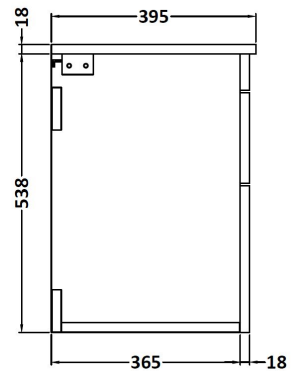

CUSTOMER DATA SHEET

DESCRIPTION:

500 Wh 2-Drawer Vanity With Basin B

CUSTOMER DATA SHEET - FURNITURE

DESCRIPTION: 500 Wall Hung 2-Drawer Basin Unit

PRODUCT DIMENSIONS

Height (mm)	Width (mm)	Depth (mm)	Nett Wgt Kg
538	500	383	26

PACKAGING DIMENSIONS

Height (mm)	Width (mm)	Depth (mm)	Gross Wgt Kg
405	520	560	26

PACKAGING DATA

Box Colour	Brown Cardboard Box		
Box Qty	1	Label Colour	White Label
Label Size	100 x 50	Label Qty	2

OUTER BOX DIMENSIONS (If Applicable)

CUSTOMER DATA SHEET - CERAMICS

DESCRIPTION:

500mm Minimalist Basin 1Th

PRODUCT DIMENSIONS

Height (mm)	Width (mm)	Depth (mm)	Nett Wgt Kg
170	500	390	9

PACKAGING DIMENSIONS

Height (mm)	Width (mm)	Depth (mm)	Gross Wgt Kg
400	520	200	9

PACKAGING DATA

Box Colour	Brown Cardboard Box		
Box Qty	1	Label Colour	White Label
Label Size	105 x 50	Label Qty	1

OUTER BOX DIMENSIONS (If Applicable)

Height (mm)	Width (mm)	Depth (mm)	Gross Wgt Kg

PRODUCT DETAILS