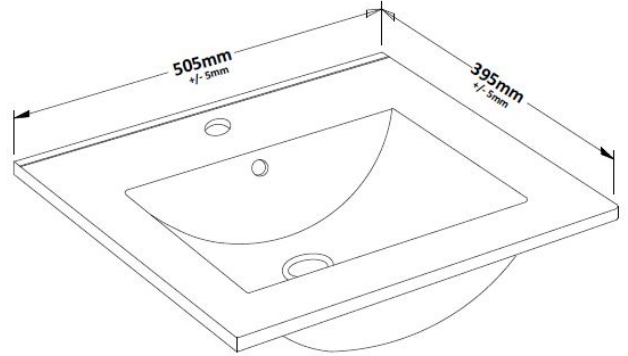

CUSTOMER DATA SHEET

DESCRIPTION:

500 Wh 2-Drawer Vanity With Basin B

CUSTOMER DATA SHEET - FURNITURE

DESCRIPTION: 500 Wall Hung 2-Drawer Basin Unit

PRODUCT DIMENSIONS

Height (mm)	Width (mm)	Depth (mm)	Nett Wgt Kg
538	500	383	26

PACKAGING DIMENSIONS

Height (mm)	Width (mm)	Depth (mm)	Gross Wgt Kg
405	520	560	26

PACKAGING DATA

Box Colour	Brown Cardboard Box		
Box Qty	1	Label Colour	White Label
Label Size	100 x 50	Label Qty	2

OUTER BOX DIMENSIONS (If Applicable)

Height (mm)	Width (mm)	Depth (mm)	Gross Wgt Kg

PRODUCT DETAILS

Country of Origin	United Kingdom			
Fitting Instruction	No			
Constr' Method	Cam & Wood Dowel			
Cabinet Finish	MFC Textured Woodgrain			
Cab Thickness (mm)	18			
Drawer Included	Yes			
No of Shelves	0			
Hinge Inc'	Not Applicable			
Fixings Inc'	Yes			
Handle Inc'	Yes, Supplied			
Handle Type	Strap			
Certification	FSC	Yes	CE	N/A
Colour	Hacienda Black			
Constr' Type	Rigid			
Fascia Finish	MFC Textured Woodgrain			
Fas Thickness (mm)	18			
Drawer Type	80mm High Metal Softclose			
Hinge Type	Not Applicable			
Adjustable Legs	No, Not Required			
Handle Style	Contemporary			
Waste Shroud	Yes			

CUSTOMER DATA SHEET - CERAMICS

DESCRIPTION:

500mm Minimalist Basin 1Th

PRODUCT DIMENSIONS

Height (mm)	Width (mm)	Depth (mm)	Nett Wgt Kg
170	500	390	9

PACKAGING DIMENSIONS

Height (mm)	Width (mm)	Depth (mm)	Gross Wgt Kg
400	520	200	9