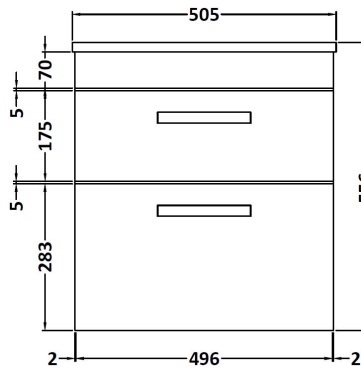

CUSTOMER DATA SHEET

DESCRIPTION:

500 Wh 2-Drawer Vanity With Basin B

CUSTOMER DATA SHEET - FURNITURE

DESCRIPTION: 500 Wall Hung 2-Drawer Basin Unit

PRODUCT DIMENSIONS

Height (mm)	Width (mm)	Depth (mm)	Nett Wgt Kg
538	500	383	26

PACKAGING DIMENSIONS

Height (mm)	Width (mm)	Depth (mm)	Gross Wgt Kg
405	520	560	26

PACKAGING DATA

Box Colour	Brown Cardboard Box		
Box Qty	1	Label Colour	White Label
Label Size	100 x 50	Label Qty	2

OUTER BOX DIMENSIONS (If Applicable)

CUSTOMER DATA SHEET - CERAMICS

DESCRIPTION:

500mm Minimalist Basin 1Th

PRODUCT DIMENSIONS

Height (mm)	Width (mm)	Depth (mm)	Nett Wgt Kg
170	500	390	9

PACKAGING DIMENSIONS

Height (mm)	Width (mm)	Depth (mm)	Gross Wgt Kg
400	520	200	9

PACKAGING DATA

Box Colour	Brown Cardboard Box		
Box Qty	1	Label Colour	White Label
Label Size	105 x 50	Label Qty	1

OUTER BOX DIMENSIONS (If Applicable)

Height (mm)	Width (mm)	Depth (mm)	Gross Wgt Kg

PRODUCT DETAILS