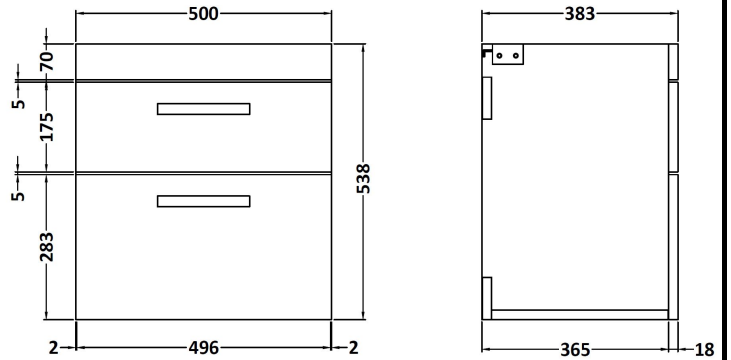

CUSTOMER DATA SHEET

DESCRIPTION:

500 Wh 2-Drawer Vanity With Basin B

CUSTOMER DATA SHEET - FURNITURE

DESCRIPTION: 500 Wall Hung 2-Drawer Basin Unit

PRODUCT DIMENSIONS

Height (mm)	Width (mm)	Depth (mm)	Nett Wgt Kg
538	500	383	26

PACKAGING DIMENSIONS

Height (mm)	Width (mm)	Depth (mm)	Gross Wgt Kg
405	520	560	26

PACKAGING DATA

Box Colour	Brown Cardboard Box		
Box Qty	1	Label Colour	White Label
Label Size	100 x 50	Label Qty	2

OUTER BOX DIMENSIONS (If Applicable)

CUSTOMER DATA SHEET - CERAMICS

DESCRIPTION:

500mm Minimalist Basin 1Th

PRODUCT DIMENSIONS

Height (mm)	Width (mm)	Depth (mm)	Nett Wgt Kg
170	500	390	9

PACKAGING DIMENSIONS

Height (mm)	Width (mm)	Depth (mm)	Gross Wgt Kg
400	520	200	9

PACKAGING DATA

Box Colour	Brown Cardboard Box		
Box Qty	1	Label Colour	White Label
Label Size	105 x 50	Label Qty	1

OUTER BOX DIMENSIONS (If Applicable)

Height (mm)	Width (mm)	Depth (mm)	Gross Wgt Kg

PRODUCT DETAILS