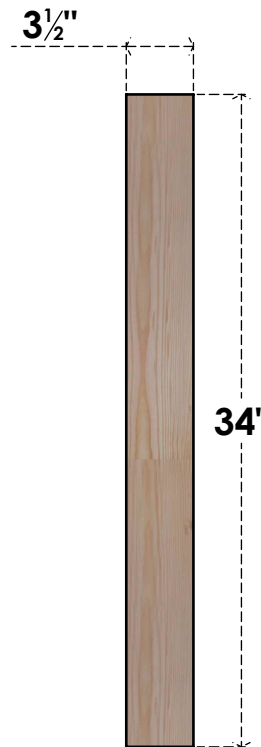

BRC04X34X34TRA00SDF

3 1/2"W X 34"D X 34"H TRADITIONAL SMOOTH BRACE, DOUGLAS FIR

SIDE

FRONT

EKENA MILLWORK
 2300 WEST MAIN ST.
 CLARKSVILLE, TX 75426
 TOLL FREE: 866-607-0453
 WWW.EKENAMILLWORK.COM

NOTES

1. INSTALLATION TO BE COMPLETED IN ACCORDANCE WITH MANUFACTURER'S SPECIFICATIONS.
2. DRAWING MAY NOT BE TO SCALE
3. THIS DRAWING IS INTENDED FOR DESIGN AND PLANNING PURPOSES ONLY.
4. ALL INFORMATION CONTAINED HEREIN WAS CURRENT AT THE TIME OF DEVELOPMENT BUT MUST BE REVIEWED AND APPROVED BY THE PRODUCT MANUFACTURER TO BE CONSIDERED ACCURATE.
5. PRODUCTS ARE NOT KILN DRIED. THIS ITEM IS UNIQUE AND WILL CONTAIN THE NATURAL VARIATIONS THAT THE WOOD SPECIES OFFERS. THIS MAY RESULT IN VARIATIONS UP TO 1/4"