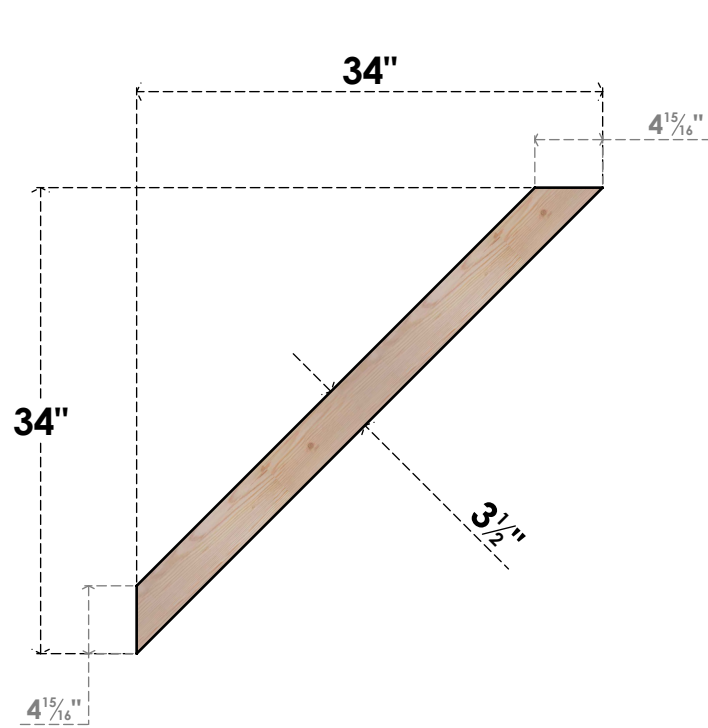

BRC04X34X34TRA00SDF

3 1/2"W X 34"D X 34"H TRADITIONAL SMOOTH BRACE, DOUGLAS FIR

SIDE

FRONT

EKENA MILLWORK
 2300 WEST MAIN ST.
 CLARKSVILLE, TX 75426
 TOLL FREE: 866-607-0453
 WWW.EKENAMILLWORK.COM

NOTES

1. INSTALLATION TO BE COMPLETED IN ACCORDANCE WITH MANUFACTURER'S SPECIFICATIONS.
2. DRAWING MAY NOT BE TO SCALE
3. THIS DRAWING IS INTENDED FOR DESIGN AND PLANNING PURPOSES ONLY.
4. ALL INFORMATION CONTAINED HEREIN WAS CURRENT AT THE TIME OF DEVELOPMENT BUT MUST BE REVIEWED AND APPROVED BY THE PRODUCT MANUFACTURER TO BE CONSIDERED ACCURATE.
5. PRODUCTS ARE NOT KILN DRIED. THIS ITEM IS UNIQUE AND WILL CONTAIN THE NATURAL VARIATIONS THAT THE WOOD SPECIES OFFERS. THIS MAY RESULT IN VARIATIONS UP TO 1/4"