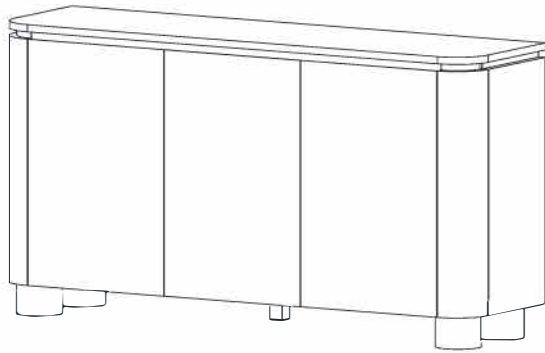

Assembly Instructions

Sideboard

ITEM	DESCRIPTION	QUANTITY
A	Sideboard	1 Pc
B	Bunfeet	4 Pcs
C	Center Leg	1 Pc
D	JCBC M6 x 100 mm	4 Pcs
E	Flat Washer	4 Pcs
F	Spring Washer	4 Pcs
G	L key	1 Pc

STEP 1

Completed