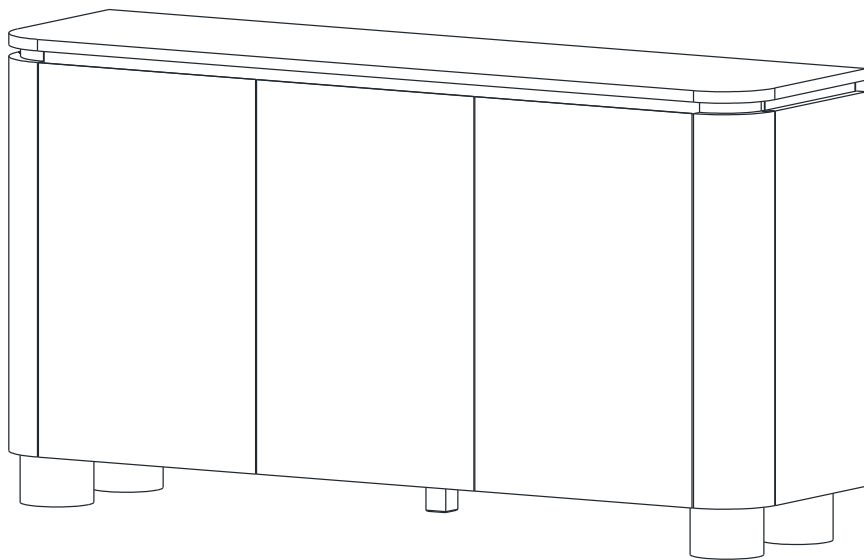

Assembly Instructions

Sideboard

ITEM	DESCRIPTION	QUANTITY
A	Sideboard	1 Pc
B	Bunfeet	4 Pcs
C	Center Leg	1 Pc
D	JCBC M6 x 100 mm	4 Pcs
E	Flat Washer	4 Pcs
F	Spring Washer	4 Pcs
G	L key	1 Pc

STEP 1

Completed