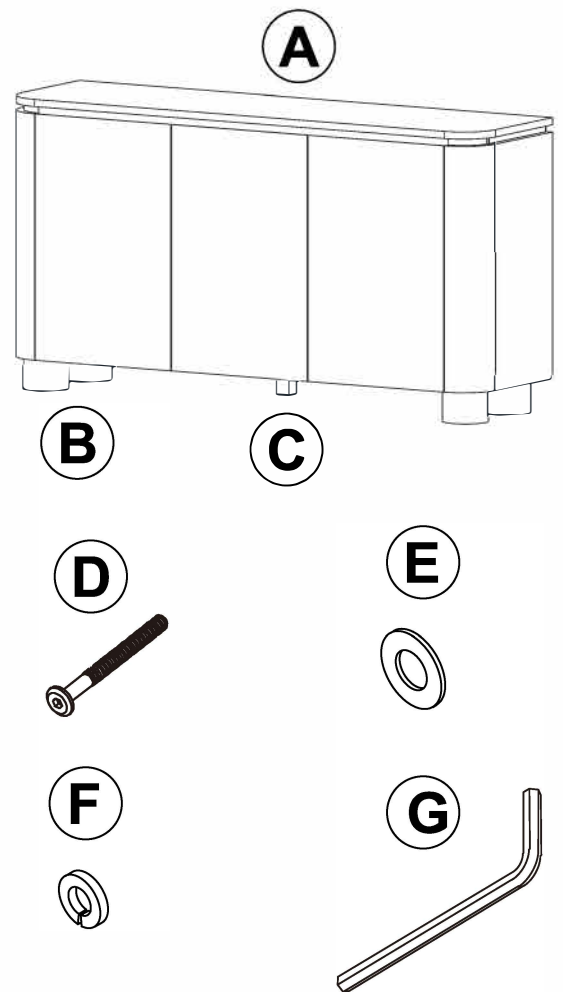

Assembly Instructions

Sideboard

ITEM	DESCRIPTION	QUANTITY
A	Sideboard	1 Pc
B	Bunfeet	4 Pcs
C	Center Leg	1 Pc
D	JCBC M6 x 100 mm	4 Pcs
E	Flat Washer	4 Pcs
F	Spring Washer	4 Pcs
G	L key	1 Pc

STEP 1

Completed