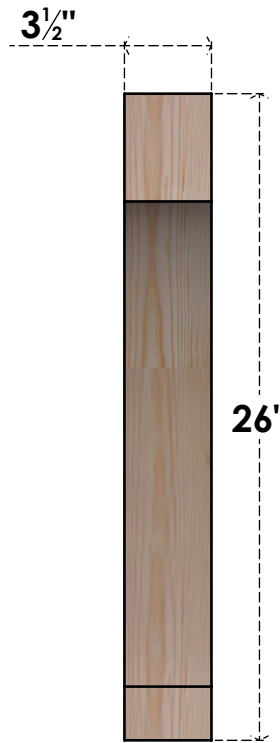

BRC04X22X26IMP00SDF

3 1/2"W X 22"D X 26"H IMPERIAL SMOOTH BRACE, DOUGLAS FIR

SIDE

FRONT

EKENA MILLWORK
 2300 WEST MAIN ST.
 CLARKSVILLE, TX 75426
 TOLL FREE: 866-607-0453
 WWW.EKENAMILLWORK.COM

NOTES

1. INSTALLATION TO BE COMPLETED IN ACCORDANCE WITH MANUFACTURER'S SPECIFICATIONS.
2. DRAWING MAY NOT BE TO SCALE
3. THIS DRAWING IS INTENDED FOR DESIGN AND PLANNING PURPOSES ONLY.
4. ALL INFORMATION CONTAINED HEREIN WAS CURRENT AT THE TIME OF DEVELOPMENT BUT MUST BE REVIEWED AND APPROVED BY THE PRODUCT MANUFACTURER TO BE CONSIDERED ACCURATE.
5. PRODUCTS ARE NOT KILN DRIED. THIS ITEM IS UNIQUE AND WILL CONTAIN THE NATURAL VARIATIONS THAT THE WOOD SPECIES OFFERS. THIS MAY RESULT IN VARIATIONS UP TO 1/4"