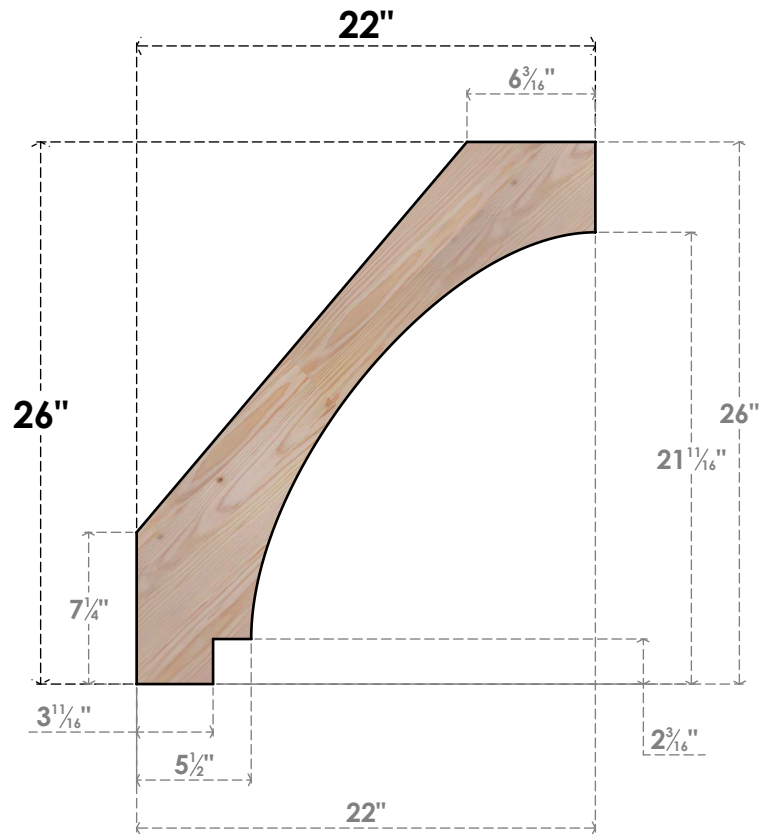

BRC04X22X26IMP00SDF

3 1/2"W X 22"D X 26"H IMPERIAL SMOOTH BRACE, DOUGLAS FIR

SIDE

FRONT

EKENA MILLWORK
 2300 WEST MAIN ST.
 CLARKSVILLE, TX 75426
 TOLL FREE: 866-607-0453
 WWW.EKENAMILLWORK.COM

NOTES

1. INSTALLATION TO BE COMPLETED IN ACCORDANCE WITH MANUFACTURER'S SPECIFICATIONS.
2. DRAWING MAY NOT BE TO SCALE
3. THIS DRAWING IS INTENDED FOR DESIGN AND PLANNING PURPOSES ONLY.
4. ALL INFORMATION CONTAINED HEREIN WAS CURRENT AT THE TIME OF DEVELOPMENT BUT MUST BE REVIEWED AND APPROVED BY THE PRODUCT MANUFACTURER TO BE CONSIDERED ACCURATE.
5. PRODUCTS ARE NOT KILN DRIED. THIS ITEM IS UNIQUE AND WILL CONTAIN THE NATURAL VARIATIONS THAT THE WOOD SPECIES OFFERS. THIS MAY RESULT IN VARIATIONS UP TO 1/4"