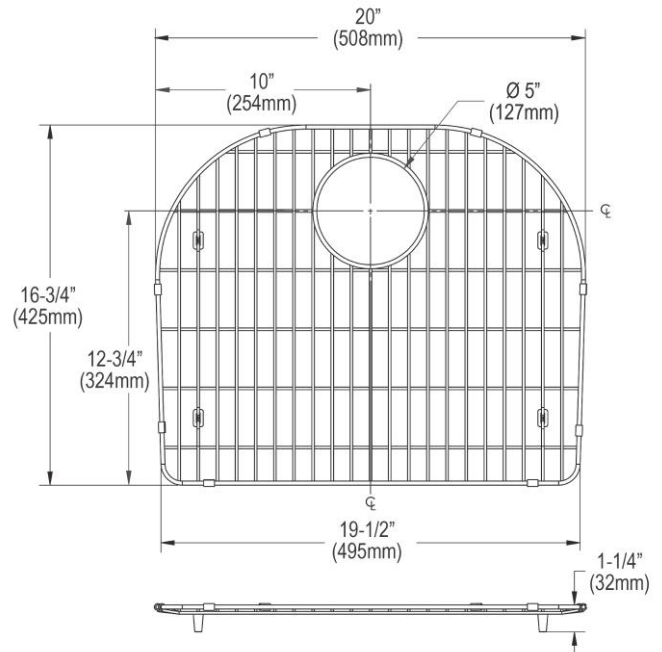

Material:	Stainless Steel
Finish:	Polished Stainless Steel
Dimensions:	20-1/8" x 17-1/2" x 1"
Fits Bowl Size(s):	22-1/4" x 19-1/4"

Special Note: For bowls with rear center drain opening.

AMERICAN PRIDE. A LIFETIME TRADITION. Like your family, the Elkay family has values and traditions that endure. For almost a century, Elkay has been a family-owned and operated company, providing thousands of jobs that support our families and communities.

[Clean and Care Manual (PDF)](#)
[Clean and Care Manual (PDF)](#)
[Warranty (PDF)](#)