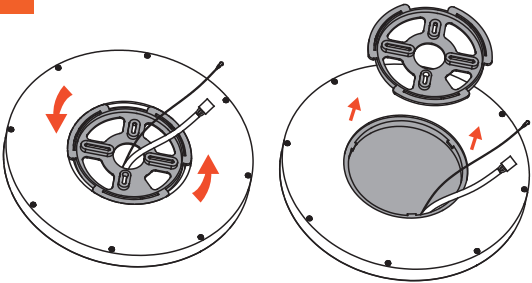

✗ Dimmable switch

Disconnect power prior to installation, inspection, or removal
Do not touch when light is on or when it is hot
If there is any problem with the fixture, turn power off and do not attempt to repair unless you are a qualified technician
Do not expose to water or rain
Ensure that after the fan is installed, its lowest point is no less than 2.1 meters from the ground.

Packing List

Hanger Bracket

Canopy

Fan Motor Assembly

Blade Arm

Blade

Junction Plate

Lamp

Screw Pack

Installation Guide

1

2

3

4

9

10