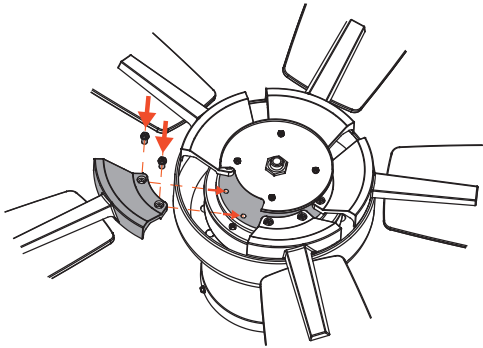

✗ Dimmable switch

Disconnect power prior to installation, inspection, or removal
Do not touch when light is on or when it is hot
If there is any problem with the fixture, turn power off and do not attempt to repair unless you are a qualified technician
Do not expose to water or rain
Ensure that after the fan is installed, its lowest point is no less than 2.1 meters from the ground.

Screw Pack

Installation Guide

1

2

3

4

9

10