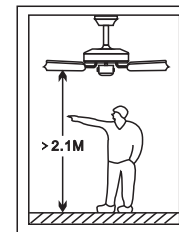

Ceiling Fan with Light

Technical specifications

Ceiling Fan Light

Input: AC120V 60Hz

Power: 59W(35+24W)

Size: 52 inch

WARNING

✓ ON/OFF switch

✗ Dimmable switch

Disconnect power prior to installation, inspection, or removal
Do not touch when light is on or when it is hot
If there is any problem with the fixture, turn power off and do not attempt to repair unless you are a qualified technician
Do not expose to water or rain
Ensure that after the fan is installed, its lowest point is no less than 2.1 meters from the ground.