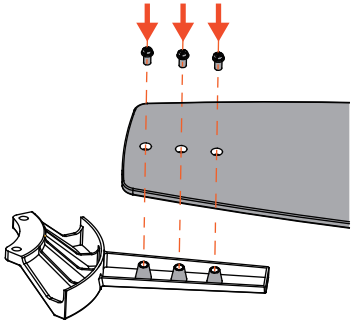

✗ Dimmable switch

Disconnect power prior to installation, inspection, or removal
Do not touch when light is on or when it is hot
If there is any problem with the fixture, turn power off and do not attempt to repair unless you are a qualified technician
Do not expose to water or rain
Ensure that after the fan is installed, its lowest point is no less than 2.1 meters from the ground.

Packing List

Hanger Bracket

Canopy

Fan Motor Assembly

Blade Arm

Blade

Junction Plate

Lamp

Screw Pack

Installation Guide

1

2

3

4

9

10