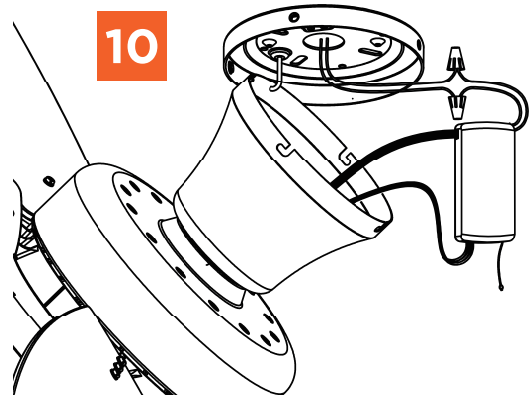

✗ Dimmable switch

Disconnect power prior to installation, inspection, or removal
Do not touch when light is on or when it is hot
If there is any problem with the fixture, turn power off and do not attempt to repair unless you are a qualified technician
Do not expose to water or rain
Ensure that after the fan is installed, its lowest point is no less than 2.1 meters from the ground.

Screw Pack

Installation Guide

1

2

3

4

9

10