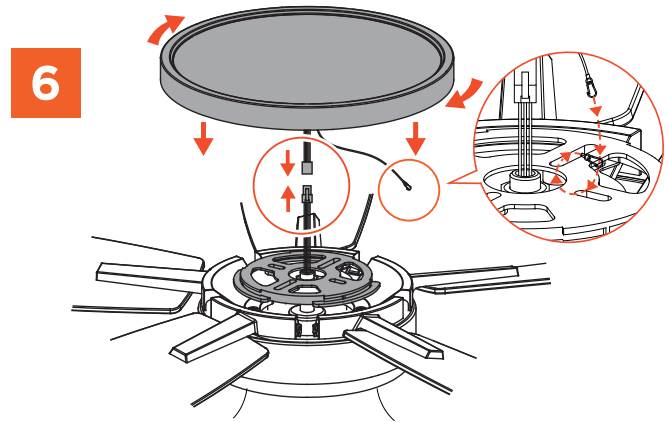

✗ Dimmable switch

Disconnect power prior to installation, inspection, or removal
Do not touch when light is on or when it is hot
If there is any problem with the fixture, turn power off and do not attempt to repair unless you are a qualified technician
Do not expose to water or rain
Ensure that after the fan is installed, its lowest point is no less than 2.1 meters from the ground.

Screw Pack

Installation Guide

1

2

3

4

9

10