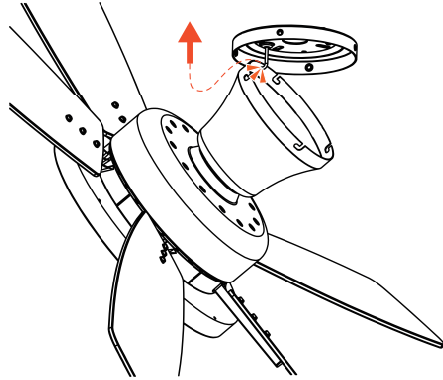

✗ Dimmable switch

Disconnect power prior to installation, inspection, or removal
Do not touch when light is on or when it is hot
If there is any problem with the fixture, turn power off and do not attempt to repair unless you are a qualified technician
Do not expose to water or rain
Ensure that after the fan is installed, its lowest point is no less than 2.1 meters from the ground.

Screw Pack

Installation Guide

1

2

3

4

9

10