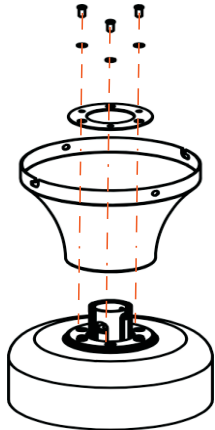

Installation Guide

1