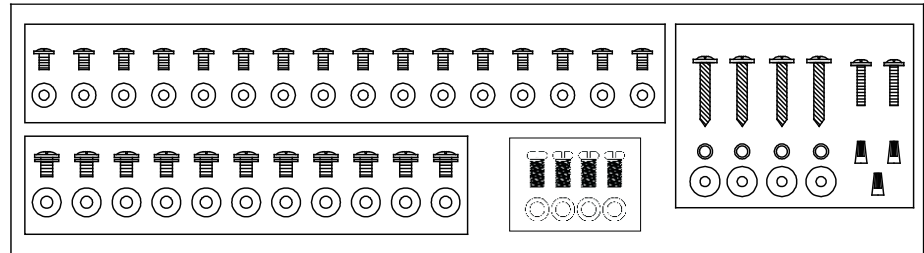

✗ Dimmable switch

Disconnect power prior to installation, inspection, or removal
Do not touch when light is on or when it is hot
If there is any problem with the fixture, turn power off and do not attempt to repair unless you are a qualified technician
Do not expose to water or rain
Ensure that after the fan is installed, its lowest point is no less than 2.1 meters from the ground.

Packing List

Hanger Bracket

Canopy

Fan Motor Assembly

Blade Arm

Blade

Junction Plate

Lamp

Screw Pack

Installation Guide

1

2

3

4

9

10