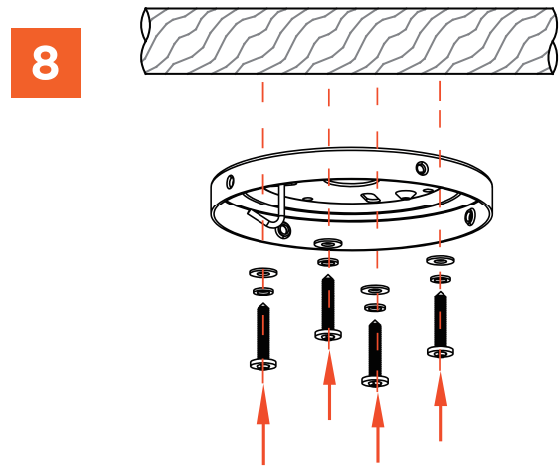

✗ Dimmable switch

Disconnect power prior to installation, inspection, or removal
Do not touch when light is on or when it is hot
If there is any problem with the fixture, turn power off and do not attempt to repair unless you are a qualified technician
Do not expose to water or rain
Ensure that after the fan is installed, its lowest point is no less than 2.1 meters from the ground.

Screw Pack

Installation Guide

1

2

3

4

9

10