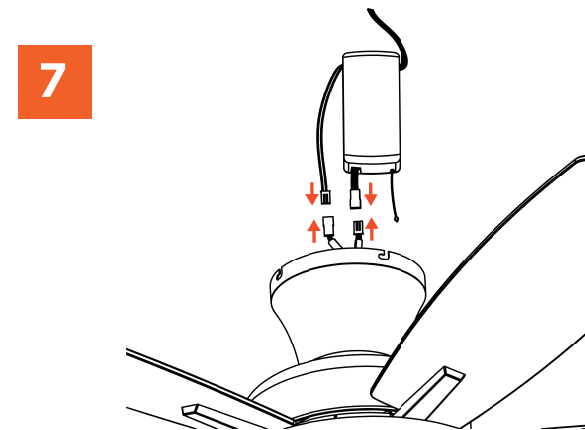

✗ Dimmable switch

Disconnect power prior to installation, inspection, or removal
Do not touch when light is on or when it is hot
If there is any problem with the fixture, turn power off and do not attempt to repair unless you are a qualified technician
Do not expose to water or rain
Ensure that after the fan is installed, its lowest point is no less than 2.1 meters from the ground.

Screw Pack

Installation Guide

1

2

3

4

9

10