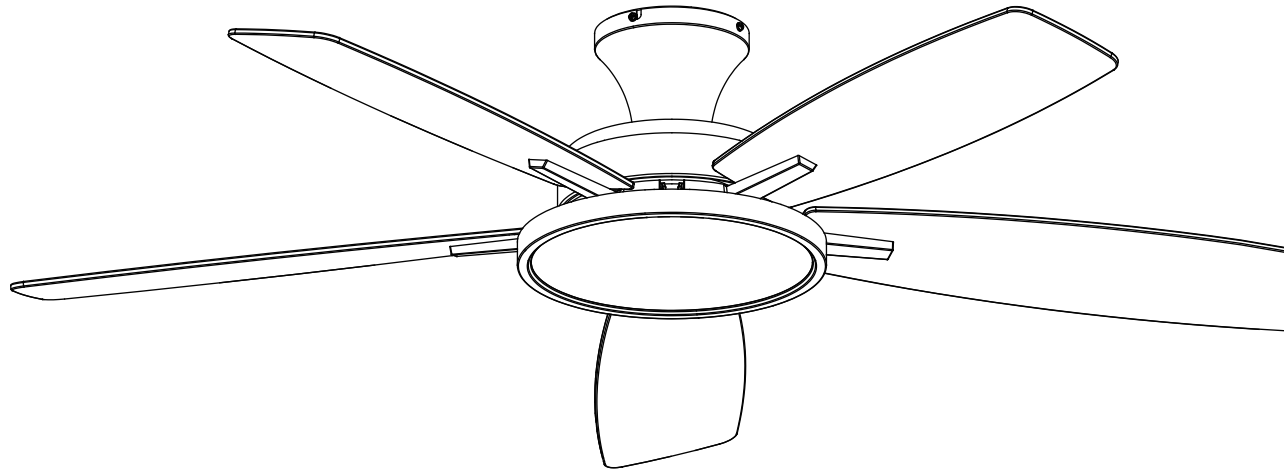

Ceiling Fan with Light

Technical specifications

Ceiling Fan Light

Input: AC120V 60Hz

Power: 59W(35+24W)

Size: 52 inch

WARNING

✓ ON/OFF switch

✗ Dimmable switch

Disconnect power prior to installation, inspection, or removal
Do not touch when light is on or when it is hot
If there is any problem with the fixture, turn power off and do not attempt to repair unless you are a qualified technician
Do not expose to water or rain
Ensure that after the fan is installed, its lowest point is no less than 2.1 meters from the ground.