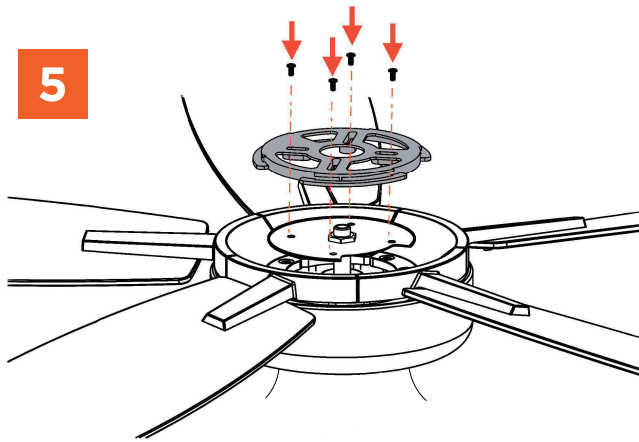

✗ Dimmable switch

Disconnect power prior to installation, inspection, or removal
Do not touch when light is on or when it is hot
If there is any problem with the fixture, turn power off and do not attempt to repair unless you are a qualified technician
Do not expose to water or rain
Ensure that after the fan is installed, its lowest point is no less than 2.1 meters from the ground.

Screw Pack

Installation Guide

1

2

3

4

9

10