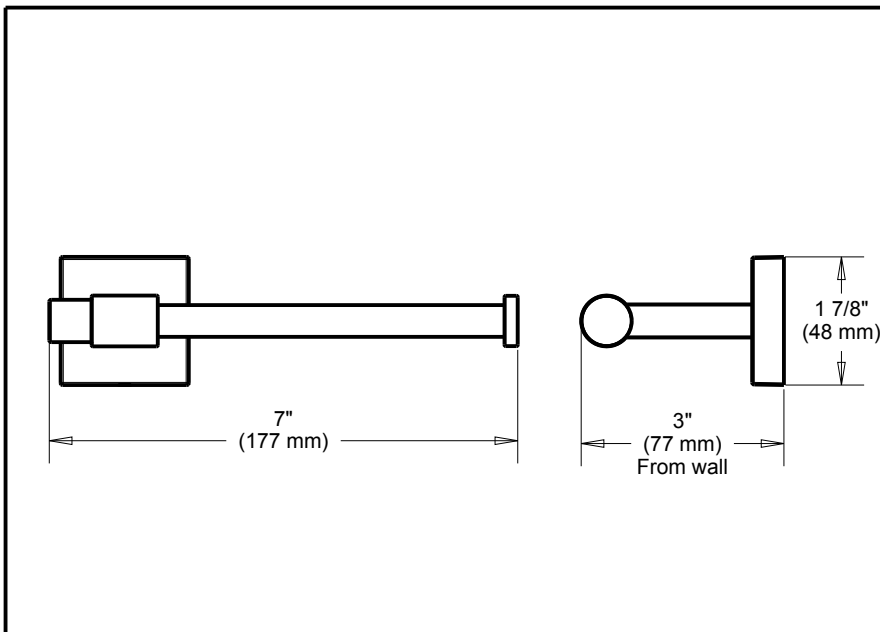

ACCESSORIES

- Maxted™ Bath Collection
- Single Arm TPH

Submitted Model No.: _____

Specific Features: _____

STANDARD SPECIFICATIONS:

- Wood blocking is preferable behind all wall surfaces. If wood blocking is not available, the following fasteners are suggested: Tile/Masonry-Plastic or lead Anchors Plaster/drywall-Toggle bolts.
- Mounting hardware and mounting template included with product.