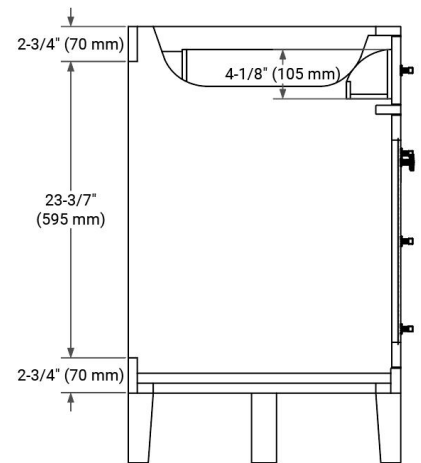

CAMILA 72" DOUBLE SINK BASE CABINET

ARIEL

BASE CABINET DIMENSIONS

72" W x 21.5" D x 34.5" H

FEATURES

- Solid Oak wood and Plywood veneers
- Soft-close system
- Dovetail construction
- 45 degrees fall-out drawer
- Natural rattan-decorated doors

AVAILABLE COLORS

Oak

HARDWARE FINISHES

Matte Black

SIDE VIEW

PLAN VIEW