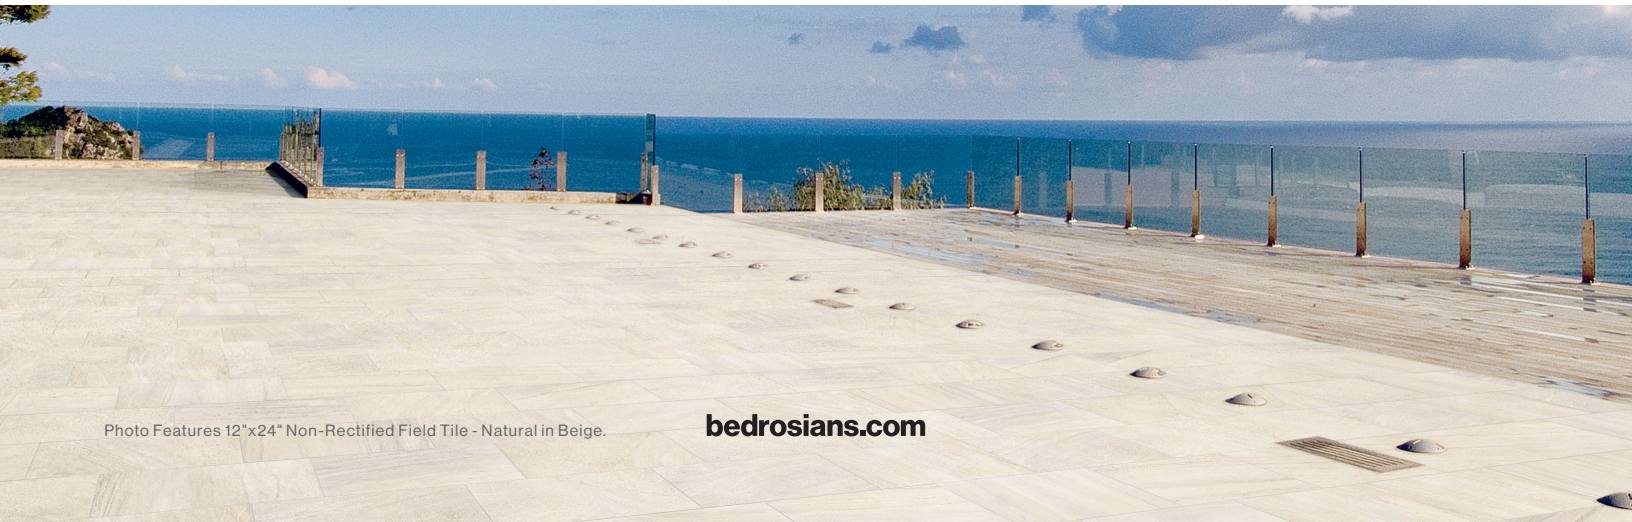

Grigio
100000245
1"x4" Mosaic - Natural
(12"x12" Sheet)

Photo Features 12"x24" Non-Rectified Field Tile - Natural in Beige.

Purestone

Glazed Color Body Porcelain

Photo Features 12"x24" Non-Rectified Field Tile - Natural in Beige.