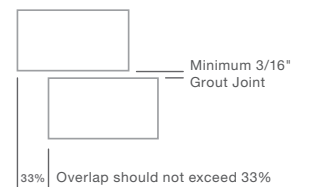

APPLICATIONS

	Floors	Walls	Countertops	Shower Floors	Shower Walls	Pools/Spas
Residential	● †	☐	☐	● †	☐	☐
Commercial	● †	☐	☐	● †	☐	☐