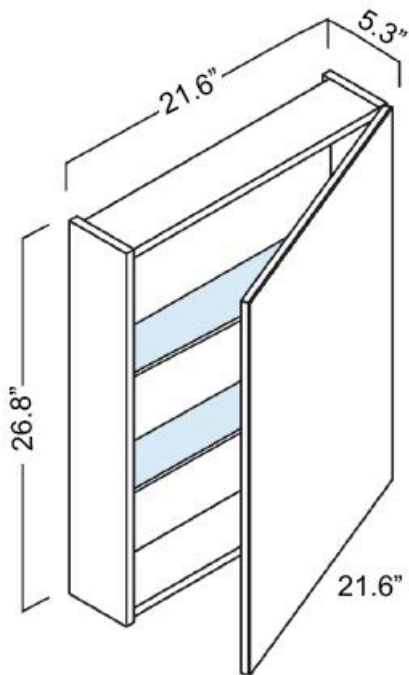

Camilia AUX55

Features

- Mirrored Medicine Cabinet
- Soft closing door
- Reversible Opening (Can be Installed with a Left or Right Hinge)
- Wall-hung Surface Mount Installation with Hidden Brackets
- Includes Two Glasses Shelves
- Structure made of engineered wood
- Durable Anodized Aluminum Finish
- Made in Spain

Collection |
Camilia

Model |
Camilia AUX55

Dimensions Metric
1 inch = 2.54 cm
1 inch = 25.4 mm

WS[®]
BATH
COLLECTIONS

1051 Lea Drive - Collegeville, PA 19426
Tel. 215 513 9400 - Fax 610 831 0215
www.ws bathcollections.com - info@ws bathcollections.com

Camilia AUX55

Technical information

Soft close

Glass shelf

Reversible rotating door

Collection |
Camilia

Model |
Camilia AUX55

Dimensions Metric
1 inch = 2.54 cm
1 inch = 25.4 mm