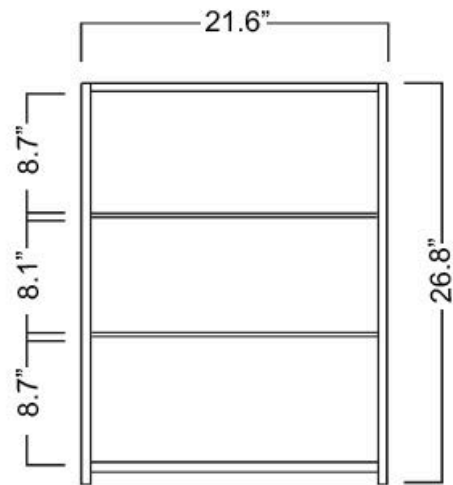

Collection |
Camilia

Model |
Camilia AUX55

Dimensions Metric
1 inch = 2.54 cm
1 inch = 25.4 mm

WS[®]
BATH
COLLECTIONS

1051 Lea Drive - Collegeville, PA 19426
Tel. 215 513 9400 - Fax 610 831 0215
www.ws bathcollections.com - info@ws bathcollections.com

Camilia AUX55

Technical information

Soft close

Glass shelf

Reversible rotating door

Collection |
Camilia

Model |
Camilia AUX55

Dimensions Metric
1 inch = 2.54 cm
1 inch = 25.4 mm