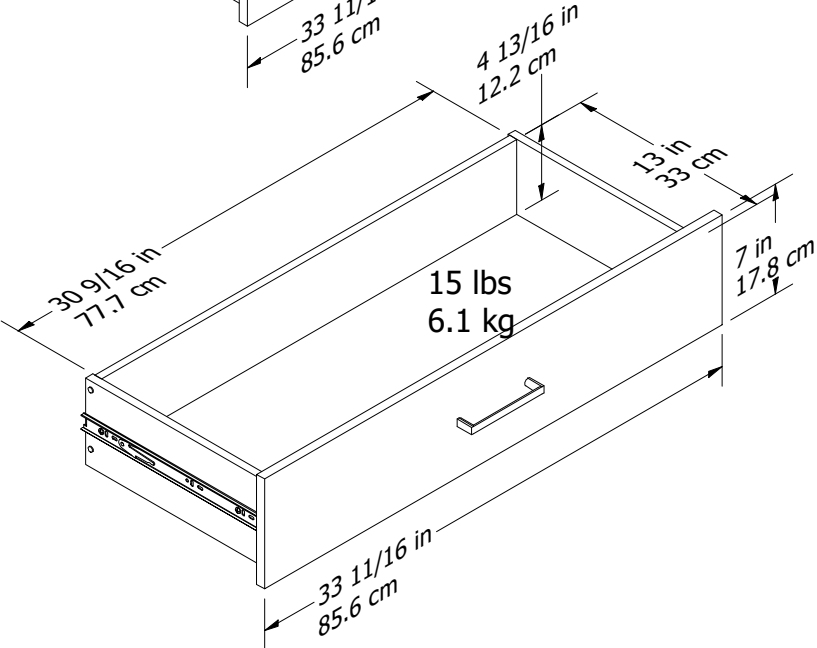

THREE DRAWER DRESSER

Top Drawer dimensions:
 30-9/16 in. (77.7 cm) W
 2-1/8 in. (5.5 cm) H
 13 in. (33 cm) D
 0.496 cubic feet

Bottom Drawer dimensions:
 30-9/16 in. (77.7 cm) W
 4-13/16 in. (12.2 cm) H
 13 in. (33 cm) D
 1.1 cubic feet

Wood Breakdown: 85%
 Total storage: 2.696 cubic feet

Overall Product Size:
 26-5/8 in.H x 35 11/16 in.W x 17 15/16 in.D
 67.6 cm H x 90.6 cm W x 45.5 cm D

Maximum Weight Capacities
 Unit Weight: 64.6lbs(29.30Kg)