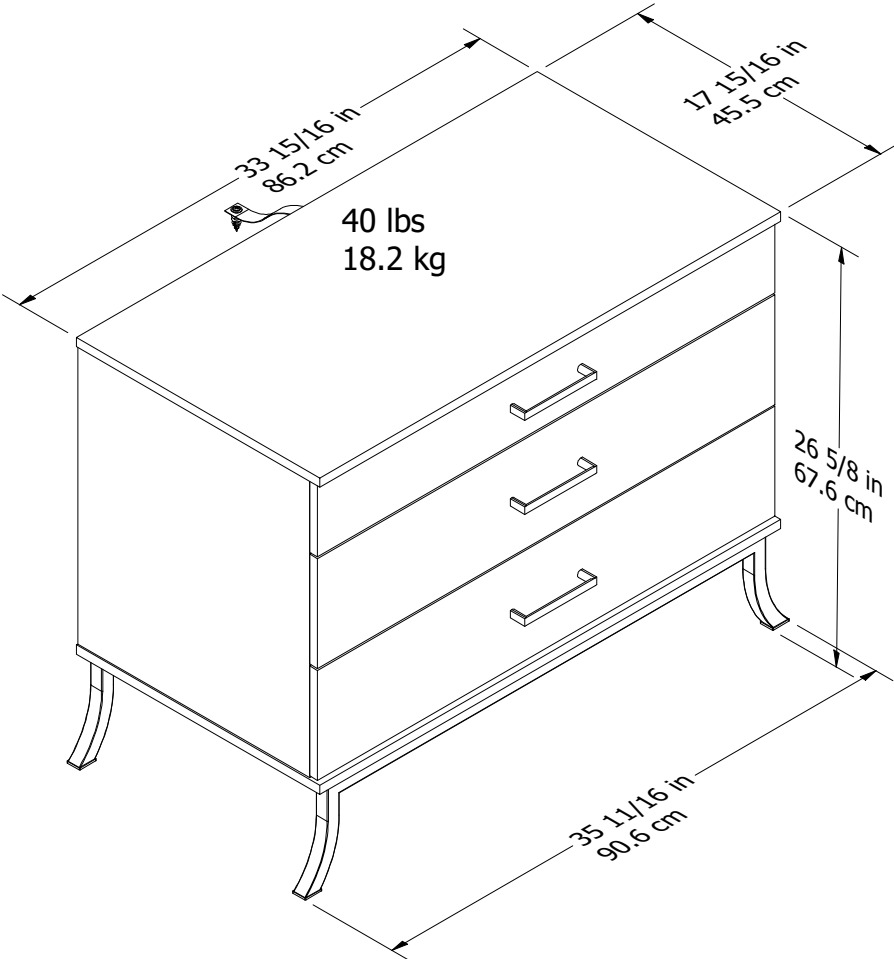

THREE DRAWER DRESSER

Top Drawer dimensions:
 30-9/16 in. (77.7 cm) W
 2-1/8 in. (5.5 cm) H
 13 in. (33 cm) D
 0.496 cubic feet

Bottom Drawer dimensions:
 30-9/16 in. (77.7 cm) W
 4-13/16 in. (12.2 cm) H
 13 in. (33 cm) D
 1.1 cubic feet

Wood Breakdown: 85%
 Total storage: 2.696 cubic feet

Overall Product Size:
 26-5/8 in.H x 35 11/16 in.W x 17 15/16 in.D
 67.6 cm H x 90.6 cm W x 45.5 cm D

Maximum Weight Capacities
 Unit Weight: 64.6lbs(29.30Kg)