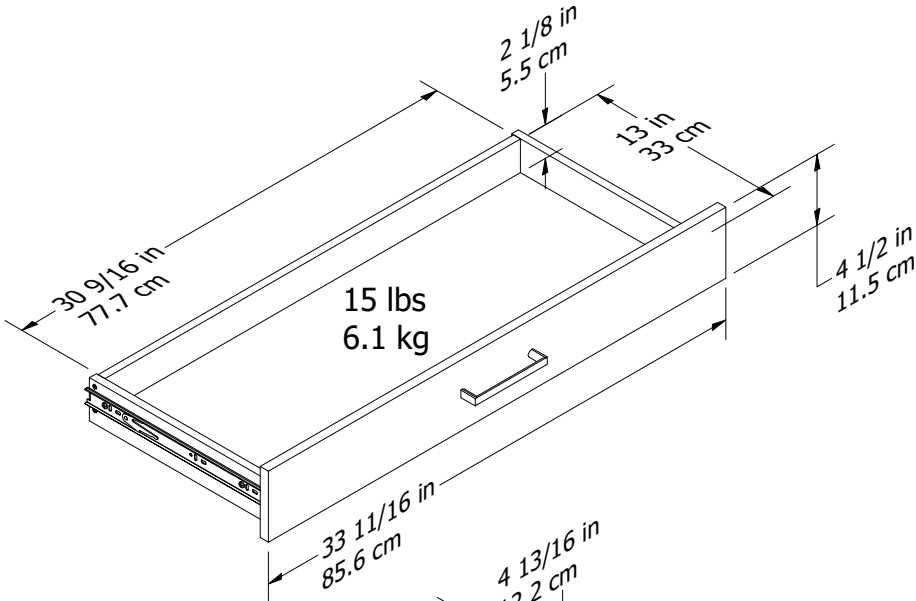

THREE DRAWER DRESSER

Top Drawer dimensions:
 30-9/16 in. (77.7 cm) W
 2-1/8 in. (5.5 cm) H
 13 in. (33 cm) D
 0.496 cubic feet

Bottom Drawer dimensions:
 30-9/16 in. (77.7 cm) W
 4-13/16 in. (12.2 cm) H
 13 in. (33 cm) D
 1.1 cubic feet

Wood Breakdown: 85%
 Total storage: 2.696 cubic feet

Overall Product Size:
 26-5/8 in.H x 35 11/16 in.W x 17 15/16 in.D
 67.6 cm H x 90.6 cm W x 45.5 cm D

Maximum Weight Capacities
 Unit Weight: 64.6lbs(29.30Kg)