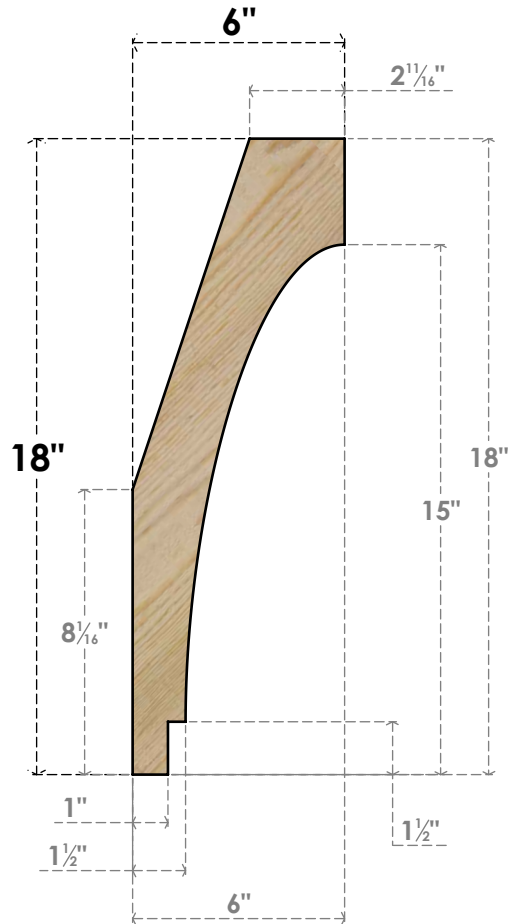

BRC06X06X18IMP00RDF

6"W X 6"D X 18"H IMPERIAL ROUGH SAWN BRACE, DOUGLAS FIR

SIDE

FRONT

EKENA MILLWORK
 2300 WEST MAIN ST.
 CLARKSVILLE, TX 75426
 TOLL FREE: 866-607-0453
 WWW.EKENAMILLWORK.COM

NOTES

1. INSTALLATION TO BE COMPLETED IN ACCORDANCE WITH MANUFACTURER'S SPECIFICATIONS.
2. DRAWING MAY NOT BE TO SCALE
3. THIS DRAWING IS INTENDED FOR DESIGN AND PLANNING PURPOSES ONLY.
4. ALL INFORMATION CONTAINED HEREIN WAS CURRENT AT THE TIME OF DEVELOPMENT BUT MUST BE REVIEWED AND APPROVED BY THE PRODUCT MANUFACTURER TO BE CONSIDERED ACCURATE.
5. PRODUCTS ARE NOT KILN DRIED. THIS ITEM IS UNIQUE AND WILL CONTAIN THE NATURAL VARIATIONS THAT THE WOOD SPECIES OFFERS. THIS MAY RESULT IN VARIATIONS UP TO 1/4"