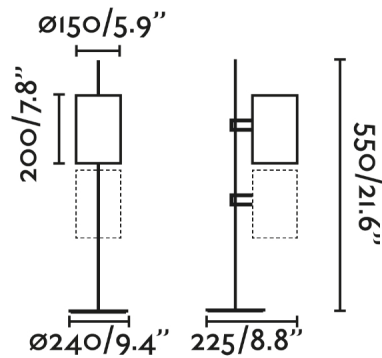

Table lamp with a cylindrical shape in beige finish designed by Faro Lab . A unique design to give a modern touch to any space. Allows the light to be directed more firmly. Black structure.

### General characteristics

Fixation	Table
voltage	120V
Hertz	60Hz
Cable length	0.02 ft
Switch type	On/Off
Max. Power	15W