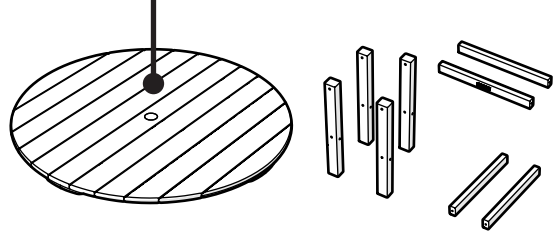

TOOLS

4mm T-handle
hex key (included)

PARTS

Removable
umbrella plug

A x 12

2.5" Screw — H.27X2.5

1

2