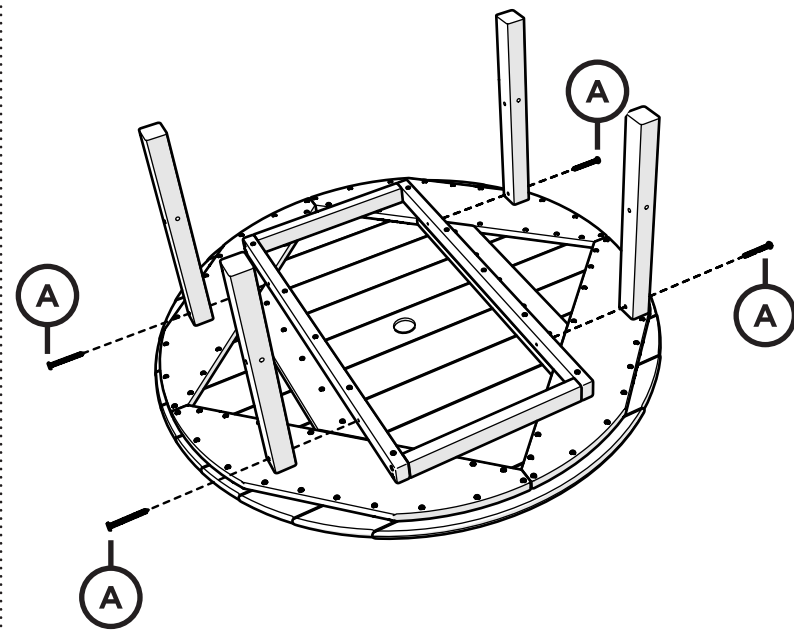

TOOLS

4mm T-handle
hex key (included)

PARTS

Removable
umbrella plug

A x 12

2.5" Screw — H.27X2.5

1

2