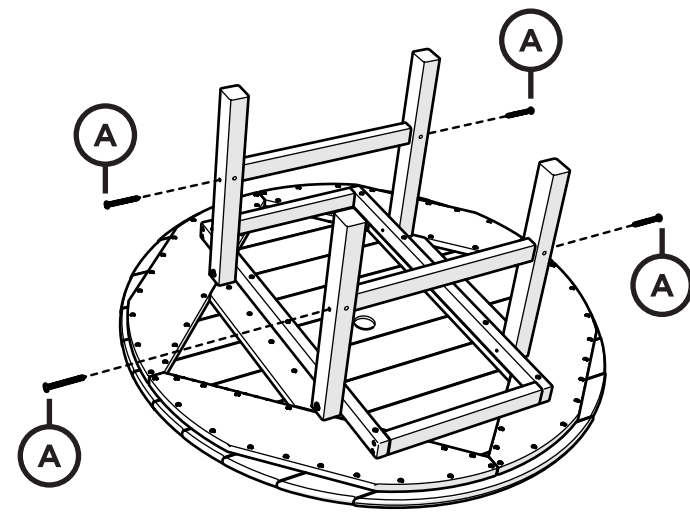

TOOLS

4mm T-handle
hex key (included)

PARTS

Removable
umbrella plug

A x 12

2.5" Screw — H.27X2.5

1

2