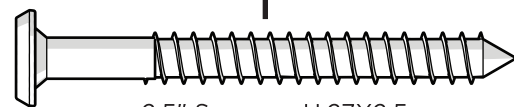

TOOLS

4mm T-handle
hex key (included)

PARTS

Removable
umbrella plug

A x 12

2.5" Screw — H.27X2.5

1

2