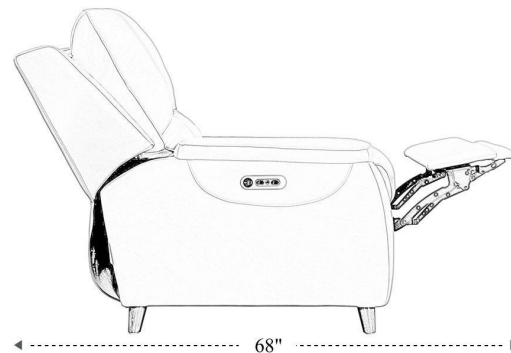

# Power Sofa P2

Overall Dimensions	85.5" x 40" x 41"
Overall Width	85.5"
Overall Depth	40"
Overall Height	41"
Overall Weight	257.4 lbs.
Fully Reclined	68"
Distance from Wall	17"
Back of Seat to end of Chaise	44"
Leg Height (Distance from Foot Rest to Floor in Full Recline)	25"
Head Height (Distance from Headrest to Floor in Full Recline)	36"

Seat Width	23.5"
Seat Depth	22"
Seat Height	21"
Arm Width	8.5"
Arm Depth	23"
Arm Height	25"
Back Width	27"
Back Height	27"
Headrest Extended from Back	6.5"

# Power Reclining Loveseat P2

Overall Dimensions	63.5" x 40" x 41"
Overall Width	63.5"
Overall Depth	40"
Overall Height	41"
Overall Weight	217.8 lbs.
Fully Reclined	68"
Distance from Wall	17"
Back of Seat to end of Chaise	44"
Leg Height (Distance from Foot Rest to Floor in Full Recline)	25"
Head Height (Distance from Headrest to Floor in Full Recline)	36"