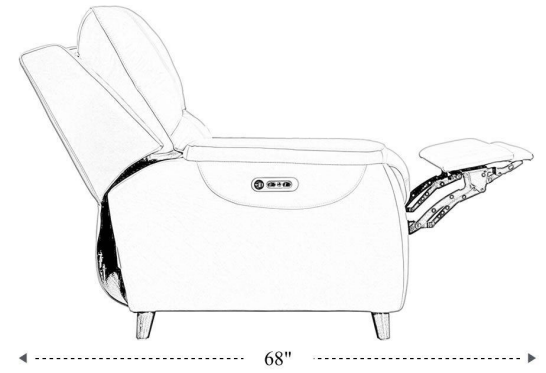

# Power Sofa P2

Overall Dimensions	85.5" x 40" x 41"
Overall Width	85.5"
Overall Depth	40"
Overall Height	41"
Overall Weight	257.4 lbs.
Fully Reclined	68"
Distance from Wall	17"
Back of Seat to end of Chaise	44"
Leg Height (Distance from Foot Rest to Floor in Full Recline)	25"
Head Height (Distance from Headrest to Floor in Full Recline)	36"

Seat Width	23.5"
Seat Depth	22"
Seat Height	21"
Arm Width	8.5"
Arm Depth	23"
Arm Height	25"
Back Width	27"
Back Height	27"
Headrest Extended from Back	6.5"

# Power Reclining Loveseat P2

Overall Dimensions	63.5" x 40" x 41"
Overall Width	63.5"
Overall Depth	40"
Overall Height	41"
Overall Weight	217.8 lbs.
Fully Reclined	68"
Distance from Wall	17"
Back of Seat to end of Chaise	44"
Leg Height (Distance from Foot Rest to Floor in Full Recline)	25"
Head Height (Distance from Headrest to Floor in Full Recline)	36"