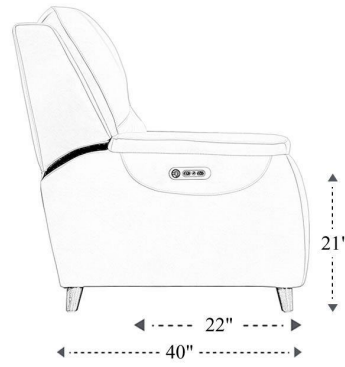

# Power Sofa P2

Overall Dimensions	85.5" x 40" x 41"
Overall Width	85.5"
Overall Depth	40"
Overall Height	41"
Overall Weight	257.4 lbs.
Fully Reclined	68"
Distance from Wall	17"
Back of Seat to end of Chaise	44"
Leg Height (Distance from Foot Rest to Floor in Full Recline)	25"
Head Height (Distance from Headrest to Floor in Full Recline)	36"

Seat Width	23.5"
Seat Depth	22"
Seat Height	21"
Arm Width	8.5"
Arm Depth	23"
Arm Height	25"
Back Width	27"
Back Height	27"
Headrest Extended from Back	6.5"

# Power Reclining Loveseat P2

Overall Dimensions	63.5" x 40" x 41"
Overall Width	63.5"
Overall Depth	40"
Overall Height	41"
Overall Weight	217.8 lbs.
Fully Reclined	68"
Distance from Wall	17"
Back of Seat to end of Chaise	44"
Leg Height (Distance from Foot Rest to Floor in Full Recline)	25"
Head Height (Distance from Headrest to Floor in Full Recline)	36"