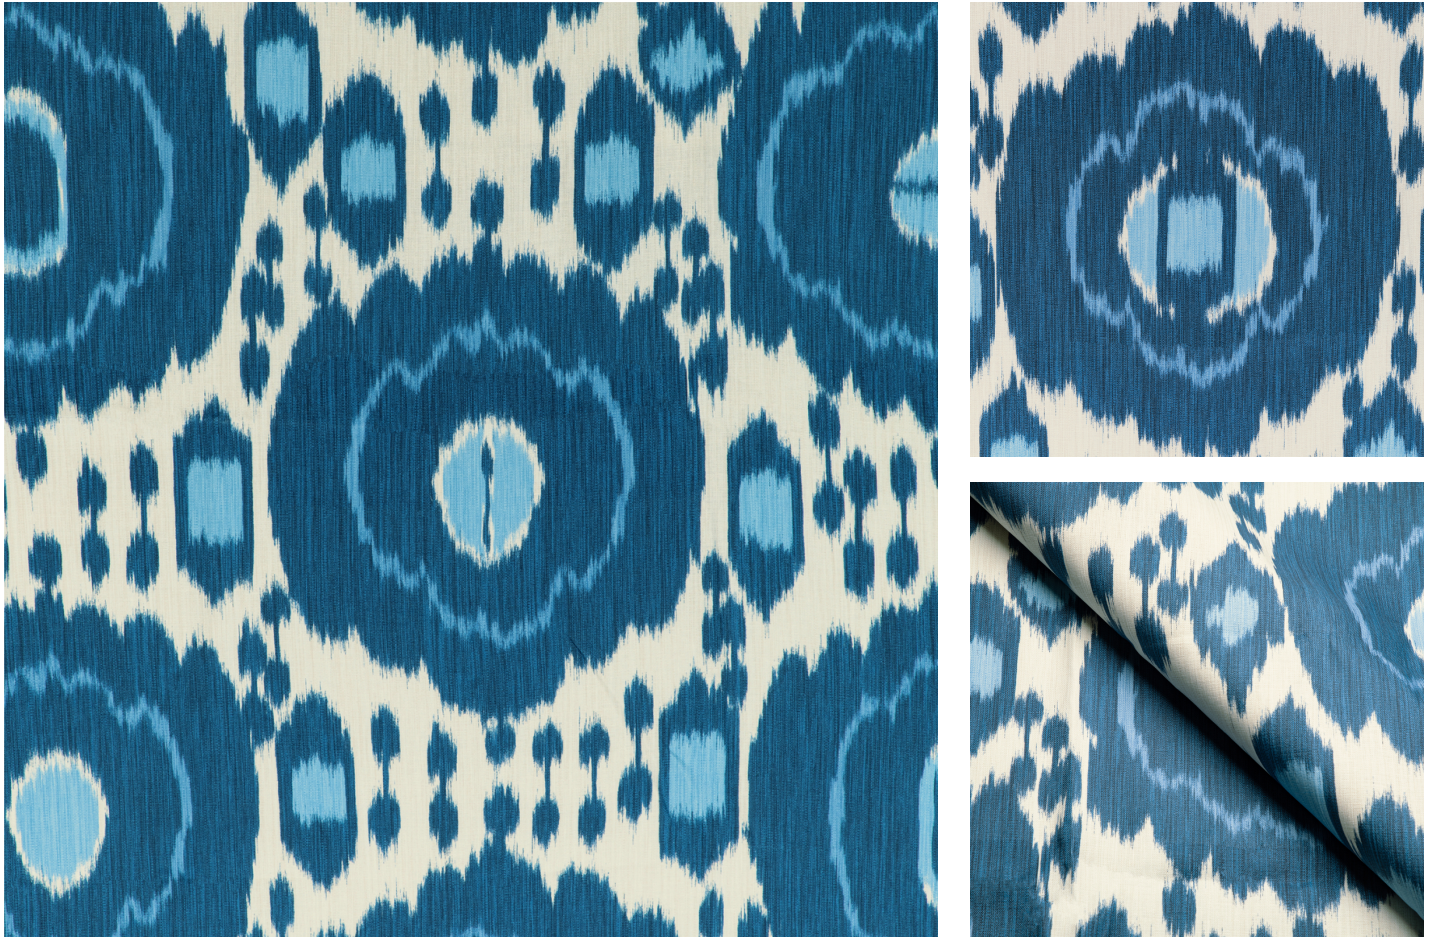

Mayenne Print - Blue

SKU: 8020125.5.0

SKU: **8020125.5.0**

Repeat UOM: **in in (0 cm)**

Horizontal Repeat: **53.54 in (135.99 cm)**

Type: **Print**

Railroaded: **No**

Composition: **Linen - 100%**

Width: **53.93 in (136.98 cm)**

Vertical Repeat: **38 in (96.52 cm)**

Brand: **Brunschwig & Fils**

Finish: **Sanforized**

End Use: **Multipurpose**

Performance ACT Symbols: 