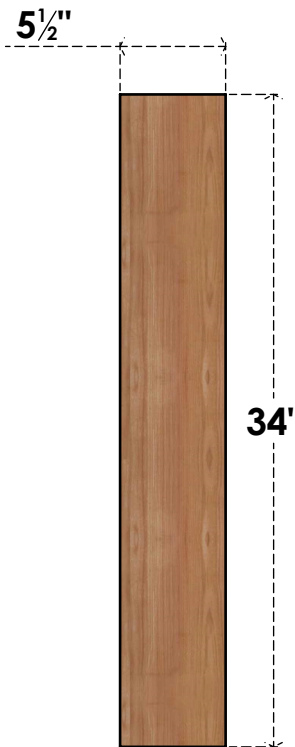

BRC06X34X34TRA00SWR

5 1/2"W X 34"D X 34"H TRADITIONAL SMOOTH BRACE, WESTERN RED CEDAR

SIDE

FRONT

EKENA MILLWORK
 2300 WEST MAIN ST.
 CLARKSVILLE, TX 75426
 TOLL FREE: 866-607-0453
 WWW.EKENAMILLWORK.COM

NOTES