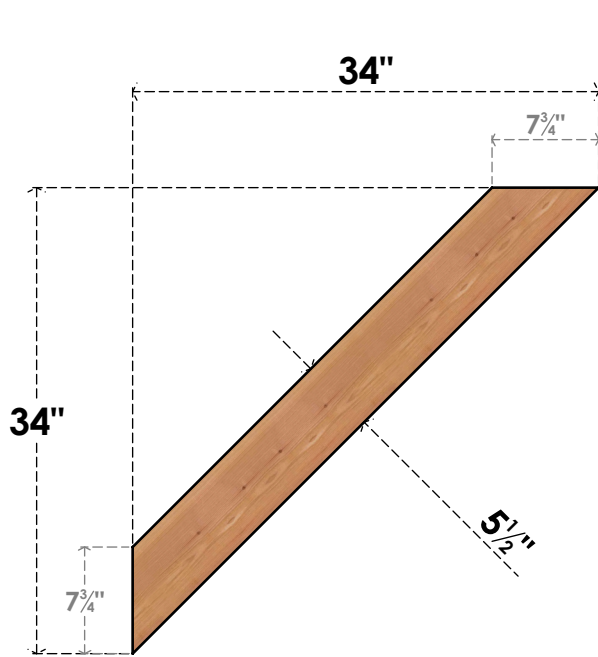

BRC06X34X34TRA00SWR

5 1/2"W X 34"D X 34"H TRADITIONAL SMOOTH BRACE, WESTERN RED CEDAR

SIDE

FRONT

EKENA MILLWORK
 2300 WEST MAIN ST.
 CLARKSVILLE, TX 75426
 TOLL FREE: 866-607-0453
 WWW.EKENAMILLWORK.COM

NOTES