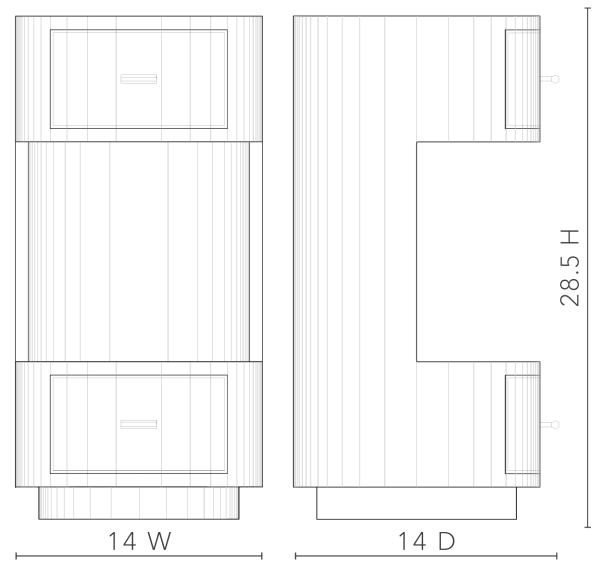

Aaron 2-Drawer End Table, Sand White

AAR-120-469-88

- 14W x 14D x 28.5H
- Clear Lacquered Bleached Grasscloth
- Polished Brass Finished Cast Metal
- Finished Back, Soft Close Side Mount Glides

Sand White