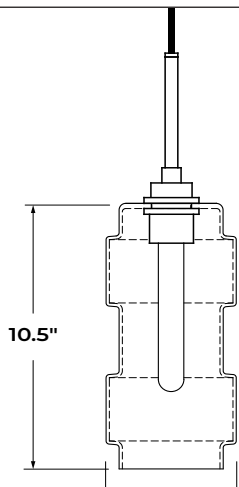

MURALLA OPTIQUE PENDANT

ITEM NO. PEN-MUR	DESIGNER JEREMY PYLES	DATE 2023	SERIES OPTIQUE

The Muralla Pendant Light joins the Optique pendant collection. This pendant's silhouette, inspired by ancient castle walls, now features a soft texture on the inside of the glass that refracts light, creating extraordinary moments. The Muralla Optique Pendant Light is appealing on its own and even more so in a tightly clustered grouping.

This handmade glass pendant light is available in four curated glass colors and pairs beautifully with Luxe hardware metal finishes.

MATERIAL

Hand-blown glass

ELECTRICAL & HARDWARE

4' (1.22 M) or 24' (7.32 M) cord lengths available. Can be cut on site.

CEILING CANOPY

Available in five premium finishes: Graphite, Satin Brass, Polished Nickel, Matte White and Brushed Nickel

LAMPING OPTIONS

See product page for all lamping options, including voltage, wattage, and lumens.

LEAD TIME

Generally in stock (in limited quantities) and ships within 7-10 days

DIMENSIONS

5" W (13 CM) x 10.5" H (27 CM)

PRODUCT PAGE

<https://store.nichemodern.com/products/muralla-optique-pendant-light>

UL, UL, CE UL/CUL/CE LISTED UPON REQUEST

FEATURED IN PHOTO

HANDMADE CRYSTAL OPTIQUE GLASS SHADE

Polished Nickel Luxe Cord Set and LED Beacon Bulb

GLASS COLOR OPTIONS