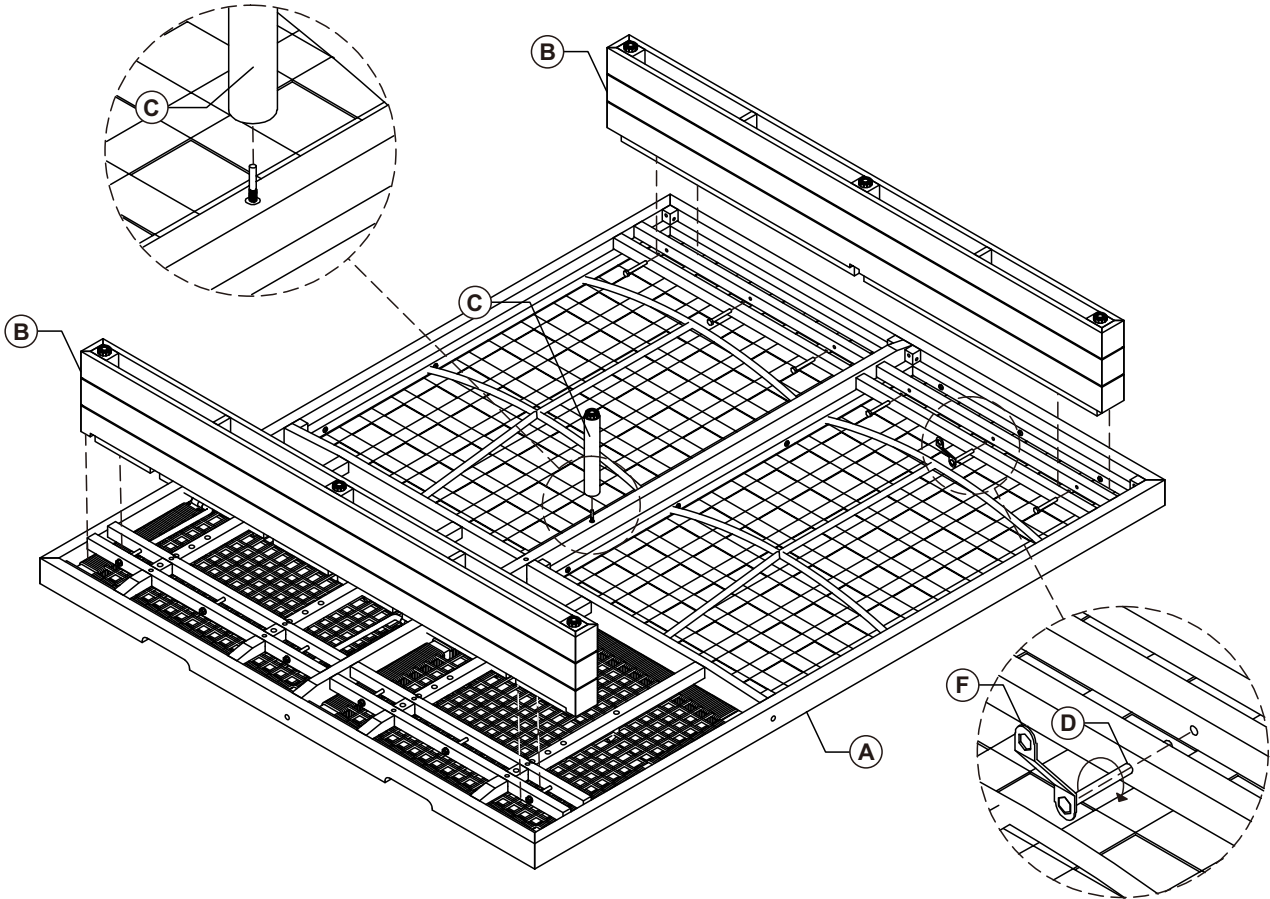

# ASSEMBLY INSTRUCTIONS OUTDOOR DOUBLE CHAISE

A = 1 Pc

B = 2 Pcs

C = 1 Pc

M8 X 100 MM

D = 12 Pcs

M8

E = 12 Pcs

F = 1 Pc

1

2