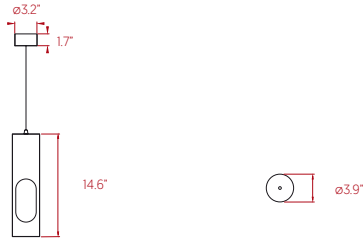

PIPE

by Marre Moerel

Suspension - INDOOR **lzf**

SIZE

REFERENCES

PIP S IN UL

COMPONENTS

Ceramic

White Metal Canopy - $\varnothing 3.2"$ - disc $\varnothing 4.5"$

White Electrical Cable: 98"

LIGHT SOURCE

120V

Recommended Bulb - Not Included
E12 Lamp Holder
LED Mini Globe 4.5 W, 360 lm 280 lm

PACKAGING

Box Size: 7.3 x 7.3 x 24.4"

Box Volume: 0.56 ft³

Weight: Gross - 7.1 Lb | Net - 4 Lb

SELECT FROM FOLLOWING

CERAMIC

WHG - Glossy White Glazed

Ceramic pieces may exhibit small marks or imperfections, as they require support during kiln firing to prevent warping or sticking.