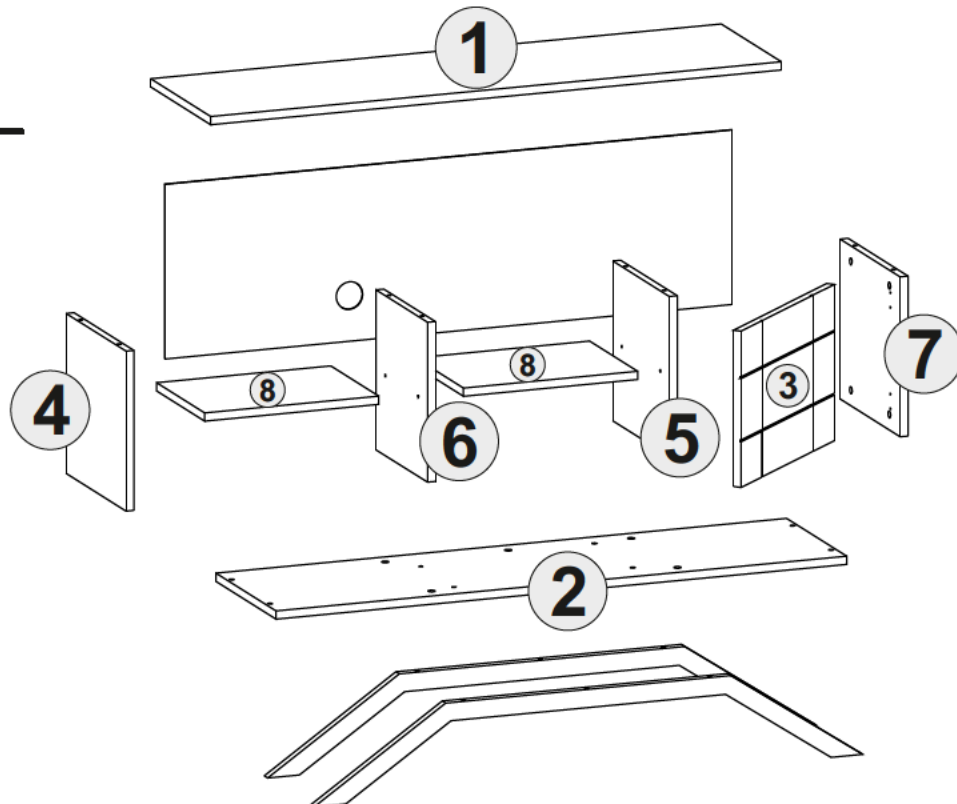

Tv Stand

Assembly Instruction

Disassembled Parts

Part#1	1x
Part#2	1x
Part#3	1x
Part#4	1x
Part#5	1x
Part#6	1x
Part#7	1x
Part#8	2x

Total 9x

Tools & Installation Components

A19 3,5x18 SNT VDASI

8x

A21 Q15 ypşkn tapa 1

20x

mtd-093 NORTH TV ÜNİTESİ

Please be aware that C01(bracket) and C04(pivot) parts may come as attached together.

C04

C01

1

2