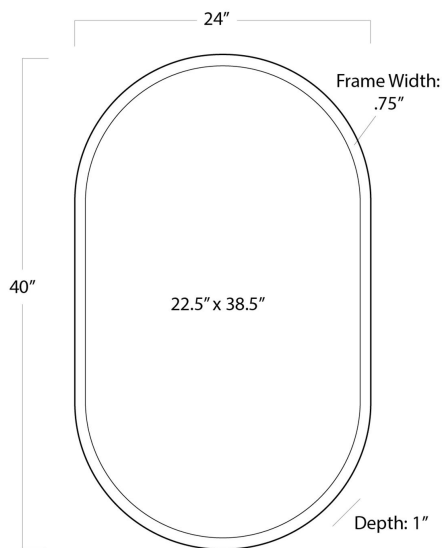

REGINA ANDREW

DETROIT

SPECIFICATION SHEET

Canal Mirror (Steel)
21-1088STL

HEIGHT	40
WIDTH	24
DEPTH	1
INNER MIRROR DIM	22.5 W x 38.5 H
FRAME WIDTH	0.75
NOTES	Mirror can be hung horizontal or vertical.
FREIGHT ONLY	No