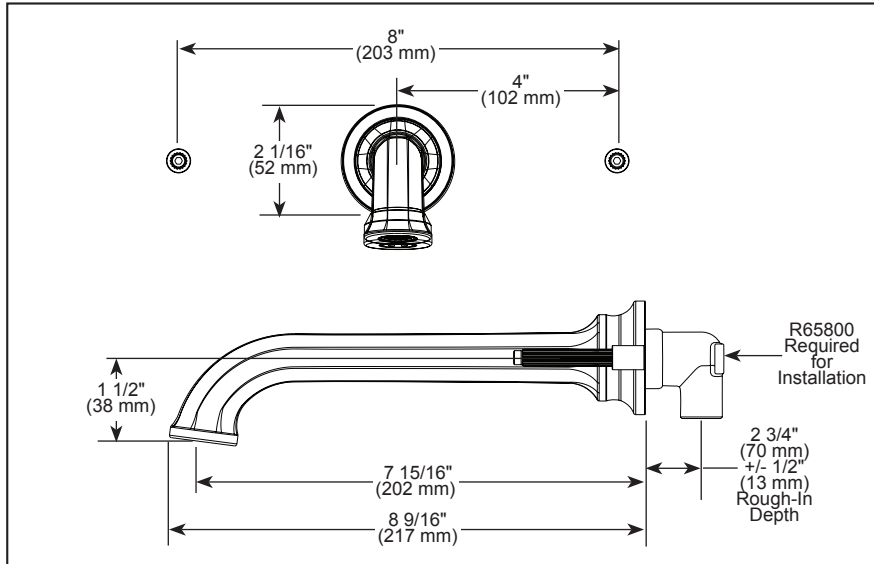

BRIZO®

BATHROOM FAUCET

- Beauclere™ Bath Collection
- Two Handle Wall-Mount

STANDARD SPECIFICATIONS:

- Max flow rate 1.2 gpm @ 60 psi, 4.5 L/min @ 414 kPa
- Three-hole mount
- Ceramic cartridge
- Spout features hidden water-efficient laminar flow aerator
- Rough-in R65800 required for installation
- Drain sold separately
- LHP - Less Handle Program. See handle options below

<p>RP72411 ▲ Grid Strainer Drain less overflow holes</p> 	<p>RP72413 ▲ Push Button Drain less overflow holes</p>  <p>2 3/4" (70 mm) Dia.</p>	<p>RP81627 ▲ Push Button Drain less overflow holes</p>  <p>1 5/8" (41 mm) Dia.</p>
<p>RP72412 ▲ Grid Strainer Drain with overflow holes</p> 	<p>RP72414 ▲ Push Button Drain with overflow holes</p>  <p>2 3/4" (70 mm) Dia.</p>	<p>RP81628 ▲ Push Button Drain with overflow holes</p>  <p>1 5/8" (41 mm) Dia.</p>

COMPLIES WITH:

- ASME A112.18.1 / CSA B125.1
- ASME A112.18.2 / CSA B125.2
- EPA WaterSense®
- ♿ ICC/ANSI A117.1 - Valve control only

<p>HL5865-▲ ♿</p>  <p>3" (76 mm) height 3 1/8" (79 mm) width</p>	<p>HX5865-▲ ♿</p>  <p>2 7/8" (73 mm) height 1 11/16" (43 mm) width</p>	<p>HW5865-▲</p>  <p>2 1/4" (133 mm) height 1 1/8" (29 mm) width</p>	<p>HI5865-▲</p>  <p>2 1/4" (133 mm) height 1 1/8" (29 mm) width</p>
--	--	---	---