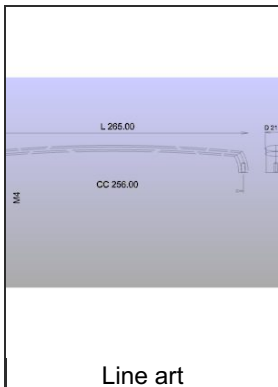

SUGGESTED PRODUCTS

Contemporary Metal Pull - 869

Product № BP869256195
Center to Center: 10 1/8 in*

Contemporary Metal Pull - 869

Product № BP869160195
Center to Center: 6 5/16 in*

Contemporary Metal Pull - 869

Product № BP869128195
Center to Center: 5 1/32 in*

Contemporary Metal Knob - 868

Product № BP868195

Contemporary Metal Knob - 870

Product № BP870195

Expression Board - 98205

Product № 98205

RELATED DOCUMENTS