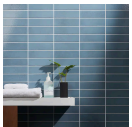

PRODUCT GALLERY