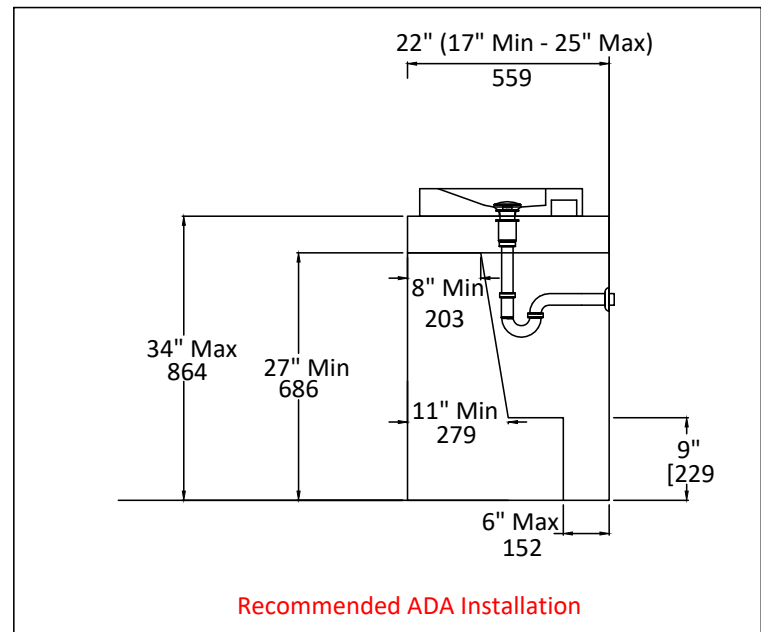

## Specifications:

<b>Installation:</b>	Vanity-top or vessel
<b>Exterior Dimensions:</b>	27 5/8" w x 17 3/4" d x 3" h
<b>Material:</b>	Stone
<b>Weight:</b>	110 lbs
<b>Overflow:</b>	No
<b>Finishes:</b>	Bianco - WH
<b>Faucet Holes:</b>	00 - no hole 01 - one centered hole 02 - two hole - center and right, 4" spread 03 - three hole, 8" spread
<b>Cut-out Size:</b>	12" x 10" (template available upon request)
<b>Faucet Hole Size:</b>	Ø 1 3/8"
<b>Drain Hole Size:</b>	Ø 1 3/4"

## Recommended Items:

- European drain without overflow
  - 7100-13

LACAVA reserves the right to revise any dimension or information on this sheet without notice. Dimensions are nominal and may vary within an industry accepted tolerance of 1/4". Drawings provided herein are meant to give the user an idea of the product and are not made to scale.