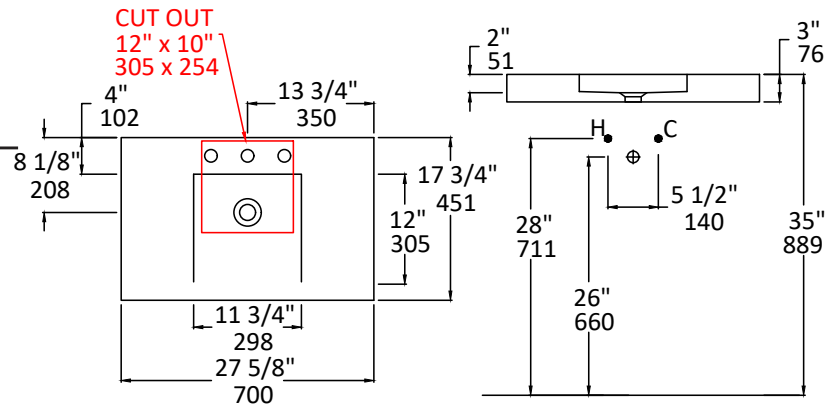

Features:

- Stone sink without overflow
- Sink drilled for faucet holes has carved out back

Codes + Standards:

- Meets and exceeds applicable national codes and standards