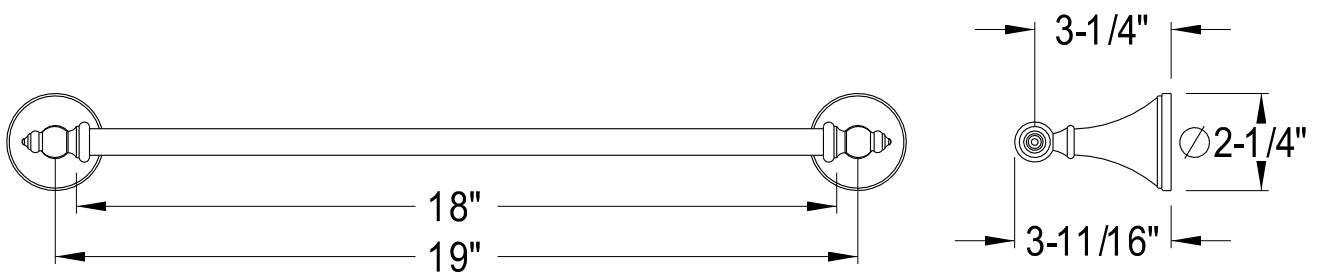

BAHK1612478K,C,ORB,SN

24" & 18" Towel Bar, Towel Ring, Robe Hook, Toilet Paper Holder

24" Towel Bar

18" Towel Bar

Towel Ring

Robe Hook

Toilet Paper Holder