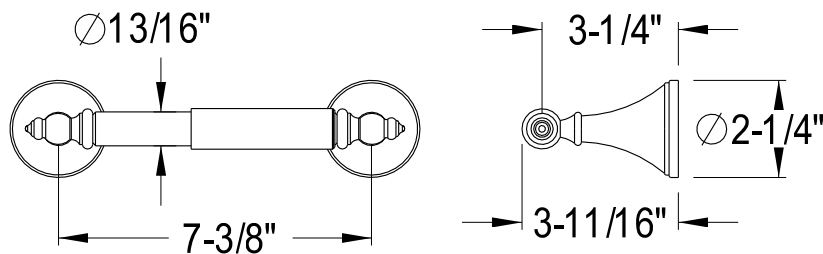

BAHK1612478K,C,ORB,SN

24" & 18" Towel Bar, Towel Ring, Robe Hook, Toilet Paper Holder

24" Towel Bar

18" Towel Bar

Towel Ring

Robe Hook

Toilet Paper Holder