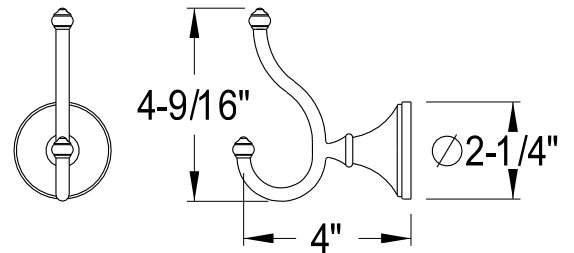

BAHK1612478K,C,ORB,SN

24" & 18" Towel Bar, Towel Ring, Robe Hook, Toilet Paper Holder

24" Towel Bar

18" Towel Bar

Towel Ring

Robe Hook

Toilet Paper Holder