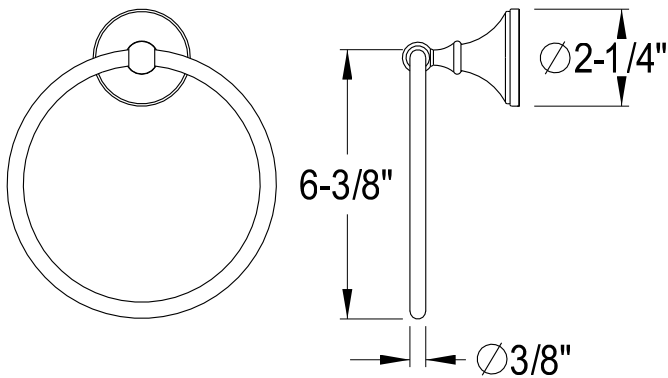

BAHK1612478K,C,ORB,SN

24" & 18" Towel Bar, Towel Ring, Robe Hook, Toilet Paper Holder

24" Towel Bar

18" Towel Bar

Towel Ring

Robe Hook

Toilet Paper Holder