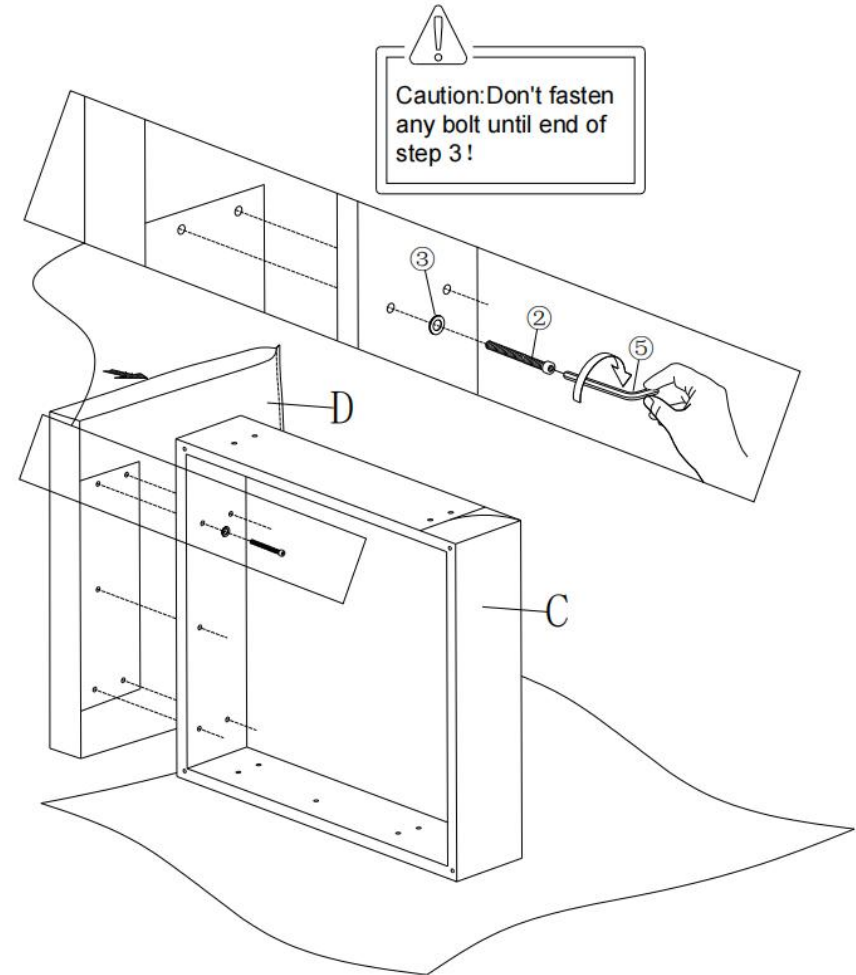

HARDWARE LIST

①*16 M6*20mm	②*15 M8*65mm	③*15	④*1 M6	⑤*1 M8
Bolt	Bolt	Flat washer	Allen Key	Allen Key

SPARE

①*1 M6*20mm	②*1 M8*65mm	③*1	⑥*1
Bolt	Bolt	Flat washer	Adjust the leg

Be sure to inspect all packing material carefully for small parts, that may have come loose inside the carton during shipment.

ASSEMBLY INSTRUCTIONS

STEP 1: