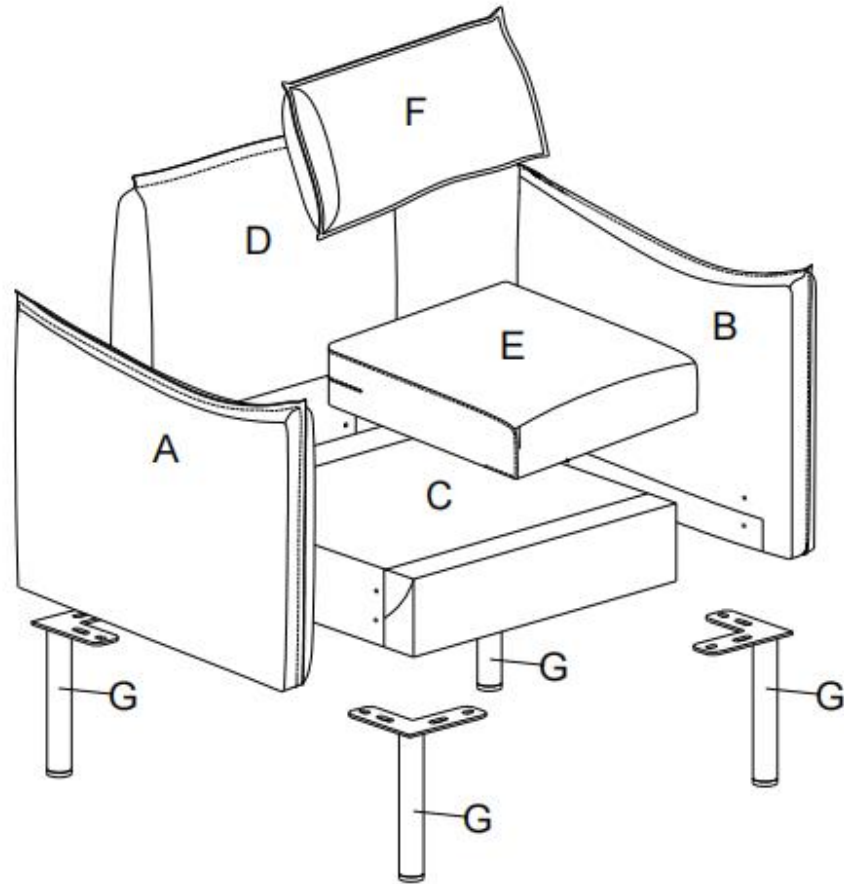

Seat Frame

D*1

Backrest

E*1

Seat Cushion

F*1

Back Cushion

G*4

Legs

Persons Required For Assembly:

1Personen

OVERVIEW

HARDWARE LIST

- | | | | | |
|--|---|---|---|---|
| ①*16
M6*20mm | ②*15
M8*65mm | ③*15 | ④*1
M6 | ⑤*1
M8 |
|  |  |  |  |  |
| Bolt | Bolt | Flat washer | Allen Key | Allen Key |

SPARE

- | | | | |
|---|--|---|---|
| ①*1
M6*20mm | ②*1
M8*65mm | ③*1 | ⑥*1 |
|  |  |  |  |
| Bolt | Bolt | Flat washer | Adjust the leg |

Be sure to inspect all packing material carefully for small parts, that may have come loose inside the carton during shipment.