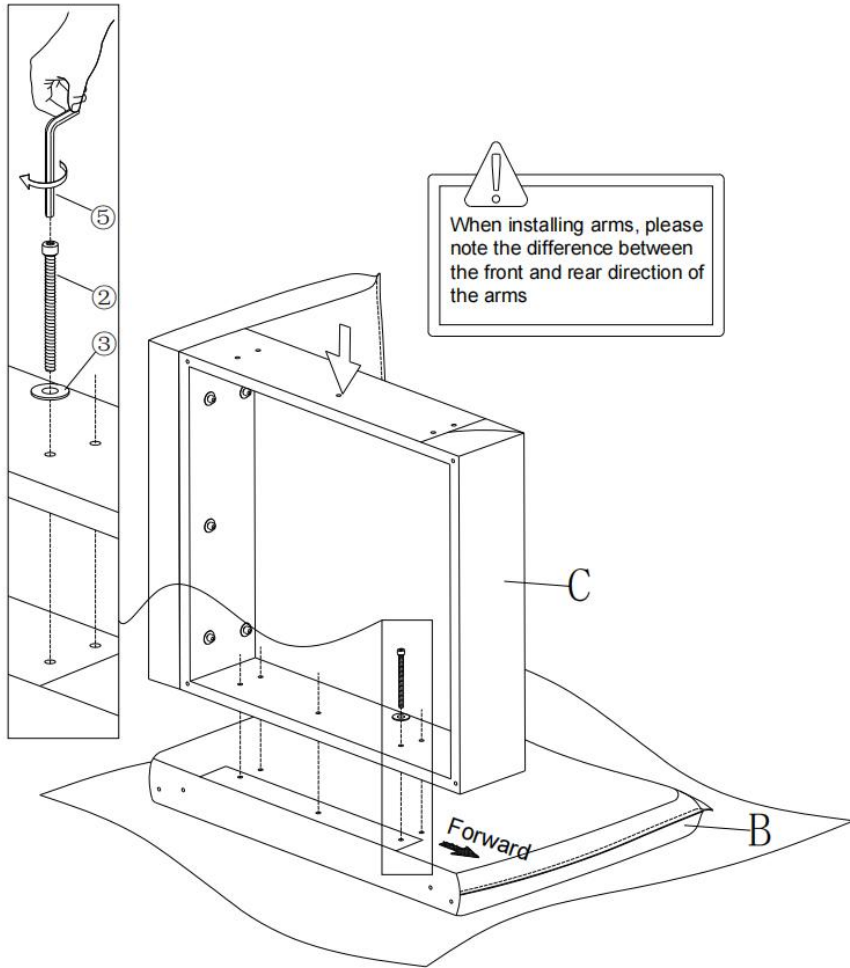

Legs

Persons Required For Assembly:

1Personen

OVERVIEW

HARDWARE LIST

- | | | | | |
|--|---|---|---|---|
| ①*16
M6*20mm | ②*15
M8*65mm | ③*15 | ④*1
M6 | ⑤*1
M8 |
|  |  |  |  |  |
| Bolt | Bolt | Flat washer | Allen Key | Allen Key |

SPARE

- | | | | |
|---|--|---|---|
| ①*1
M6*20mm | ②*1
M8*65mm | ③*1 | ⑥*1 |
|  |  |  |  |
| Bolt | Bolt | Flat washer | Adjust the leg |

Be sure to inspect all packing material carefully for small parts, that may have come loose inside the carton during shipment.

ASSEMBLY INSTRUCTIONS

STEP 1:

STEP 2:

STEP 3:

STEP 4:

STEP 5:

STEP 6:

STEP 7: