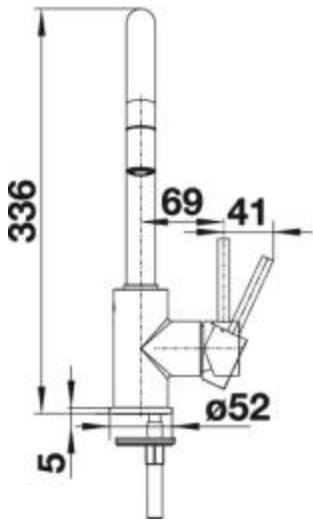

Swivelling

Scope of supply

- Spout can be swivelled by 360°
- Ø 35 mm tap hole required
- with ceramic disk cartridge
- Fabric-sheathed spray hose
- Flexible connector pipes, 450 mm long and 3/8" nut for particularly easy installation

Please note:

Requires a balanced high pressure supply only, min 2.0 bar, preferred 2.0 - 2.5 bar

3/8 BSP connectors required (not supplied)

Height: 336

Reach: 186

Base: 50

Tap hole: ø35

German warehouse stock.