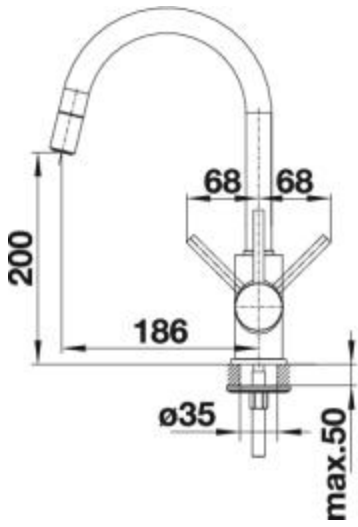

Side View

Scope of supply