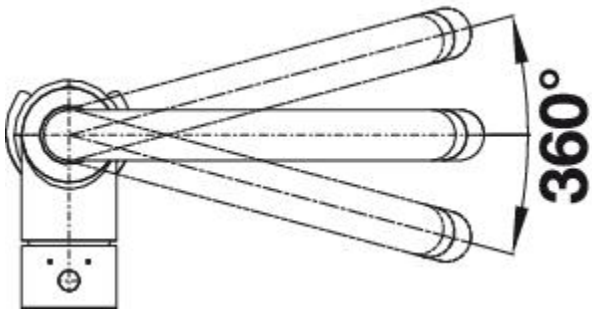

Swivelling

Scope of supply

- Spout can be swivelled by 360°
- Ø 35 mm tap hole required
- with ceramic disk cartridge
- Fabric-sheathed spray hose
- Flexible connector pipes, 450 mm long and 3/8" nut for particularly easy installation

- Patented jet regulator for markedly reduced scaling
- Stabilisation plate to increase the stability of the tap when fitted in stainless steel sinks
- with non-return valve and thus guaranteed against reflux in accordance with EN 1717

Please note:

Requires a balanced high pressure supply only, min 2.0 bar, preferred 2.0 - 2.5 bar

3/8 BSP connectors required (not supplied)

Height: 336

Reach: 186

Base: 50

Tap hole: ø35

German warehouse stock.