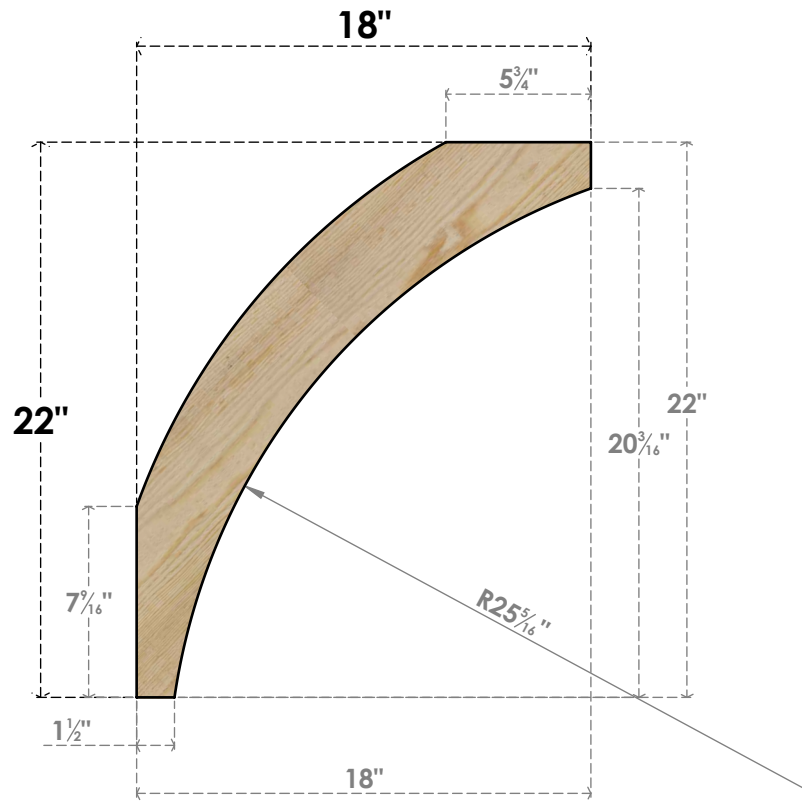

BRC06X18X22THR00RDF

6"W X 18"D X 22"H THORTON ROUGH SAWN BRACE, DOUGLAS FIR

SIDE

FRONT

EKENA MILLWORK
 2300 WEST MAIN ST.
 CLARKSVILLE, TX 75426
 TOLL FREE: 866-607-0453
 WWW.EKENAMILLWORK.COM

NOTES

1. INSTALLATION TO BE COMPLETED IN ACCORDANCE WITH MANUFACTURER'S SPECIFICATIONS.
2. DRAWING MAY NOT BE TO SCALE
3. THIS DRAWING IS INTENDED FOR DESIGN AND PLANNING PURPOSES ONLY.
4. ALL INFORMATION CONTAINED HEREIN WAS CURRENT AT THE TIME OF DEVELOPMENT BUT MUST BE REVIEWED AND APPROVED BY THE PRODUCT MANUFACTURER TO BE CONSIDERED ACCURATE.
5. PRODUCTS ARE NOT KILN DRIED. THIS ITEM IS UNIQUE AND WILL CONTAIN THE NATURAL VARIATIONS THAT THE WOOD SPECIES OFFERS. THIS MAY RESULT IN VARIATIONS UP TO 1/4"