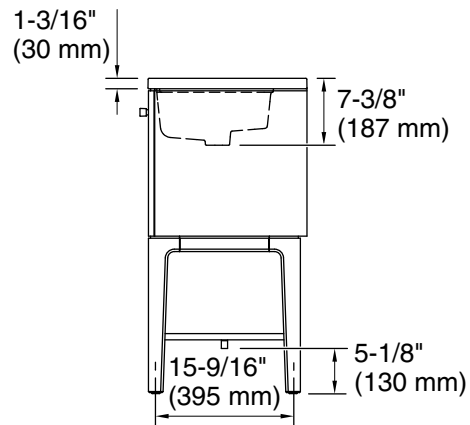

### Features

- One full-extension 12-3/4" (325 mm) drawer with soft-close side-mount slides
- Three-way adjustable slow-close door hinges for easy cabinet access
- 18" (457 mm) cabinet interior provides ample storage space
- Finish-matched cabinet interior offers generous clearance for plumbing
- Customize your storage with optional accessories such as floor liners, drawer organizers, and perfectly sized containers (sold separately)
- Bianco Bella quartz vanity top adds beauty and long-lasting durability

## Technical Information

All product dimensions are nominal.