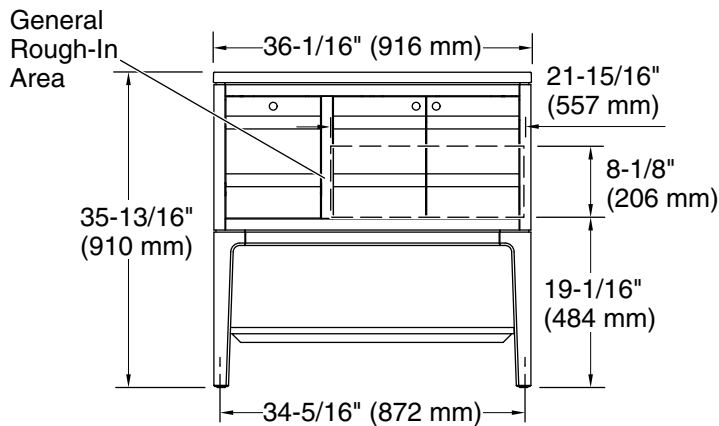

### Features

- One full-extension 12-3/4" (325 mm) drawer with soft-close side-mount slides
- Three-way adjustable slow-close door hinges for easy cabinet access
- 18" (457 mm) cabinet interior provides ample storage space
- Finish-matched cabinet interior offers generous clearance for plumbing
- Customize your storage with optional accessories such as floor liners, drawer organizers, and perfectly sized containers (sold separately)
- Bianco Bella quartz vanity top adds beauty and long-lasting durability

## Technical Information

All product dimensions are nominal.