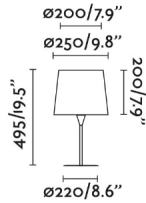

### General characteristics

Fixation	Table
voltage	120V
Hertz	60Hz
Cable length	0.02 ft
Switch type	On/Off
Max. Power	15W