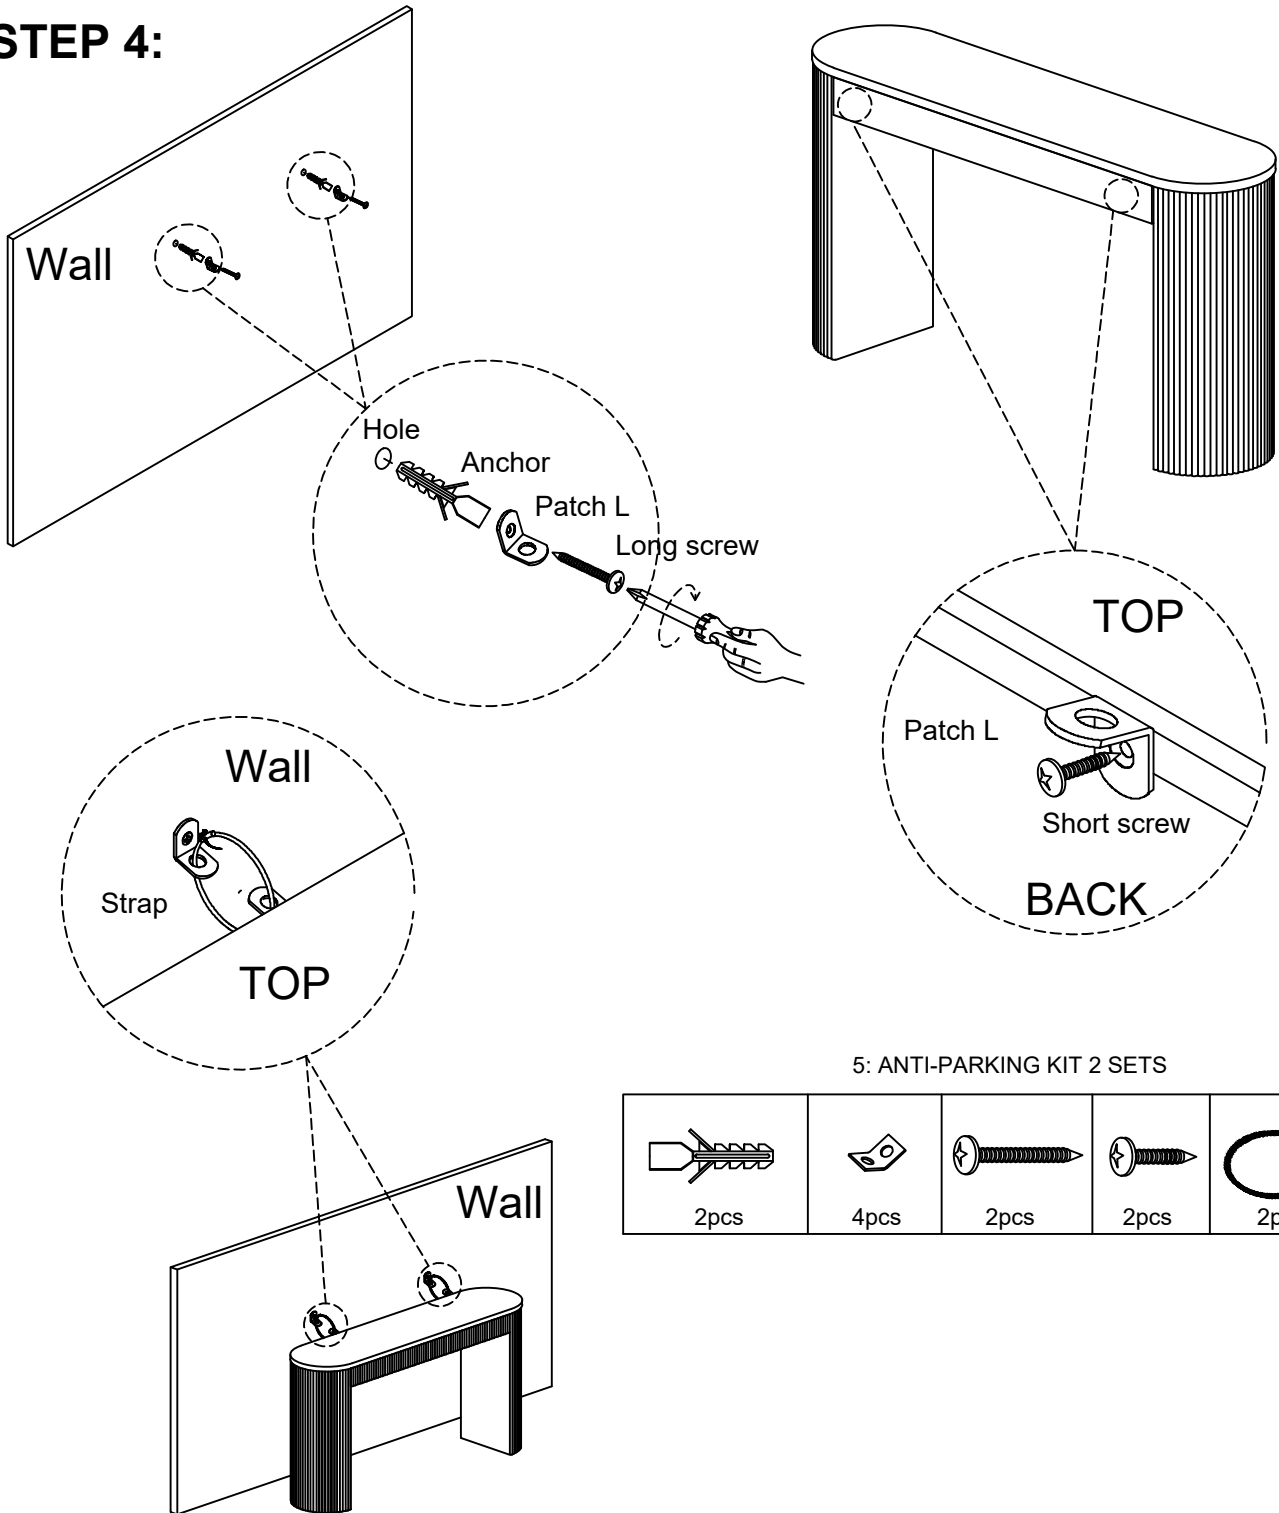

WARNING

This product is NOT a Clothing Storage Unit (CSU).

DO NOT use it for clothing storage.

Improper use may cause furniture tipover.

Assembly Instruction

CONSOLE TABLE WITH 2 DRAWER

PART LISTS				HARDWARE LISTS			
NO	DESCRIPTION	SKETCH	Q.TY	NO	DESCRIPTION	SKETCH	Q.TY
Ⓐ	Table Top		1 Pc	①	Bolt 1/4" x 45mm		08 Pcs
				②	Spring Washer 1/4"		08 Pcs
Ⓑ	Leg Frame		2 Pcs	③	Flat Washer 1/4"		08 Pcs
				④	Allen Key L=60		1 Pc
				⑤	Anti Tip Kit		2 sets
				⑤.1	Plastic Anchor		2 Pcs
				⑤.2	Metal Bracket		4 Pcs
				⑤.3	Long screw M4 x 40 mm		2 Pcs
				⑤.4	Short screw M4 x 20 mm		2 Pcs
				⑤.5	Steel wire		2 Pcs

Assembly Instruction

CONSOLE TABLE WITH 2 DRAWER

STEP 1:

Remove the drawer from the cabinet

STEP 2:

Q.ty: 8pcs

Q.ty: 8pcs

Q.ty: 8pcs

MADE IN VIETNAM

PAGE: 3 OF 5

Assembly Instruction

CONSOLE TABLE WITH 2 DRAWER

STEP 3:

Assembly Instruction

CONSOLE TABLE WITH 2 DRAWER

STEP 4: