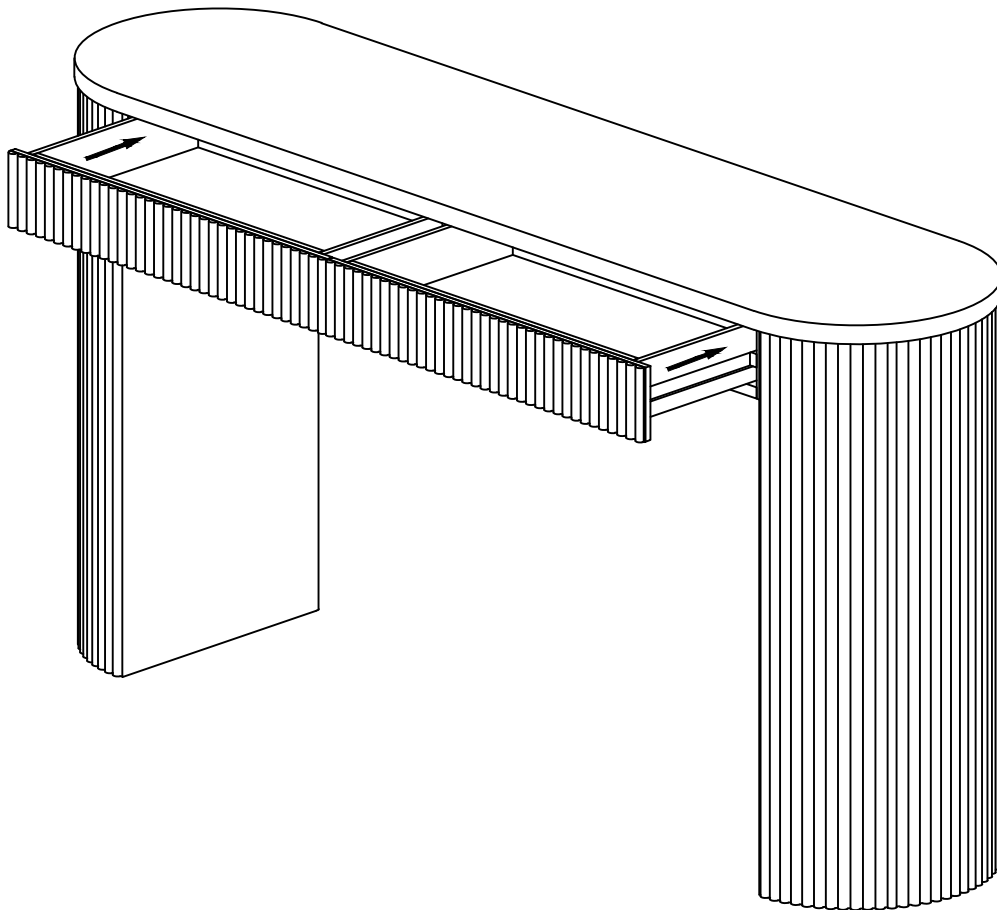

Assembly Instruction

CONSOLE TABLE WITH 2 DRAWER

STEP 3: