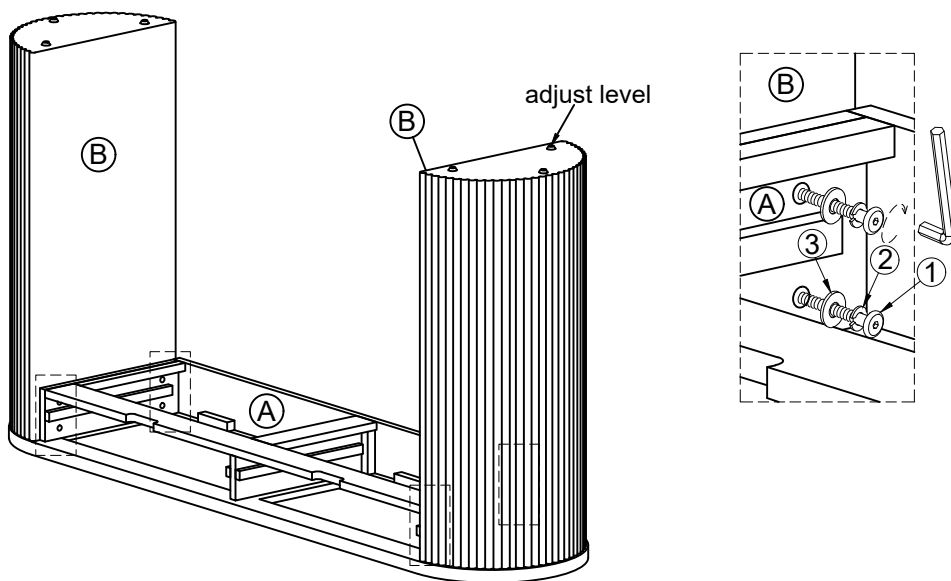

WARNING

This product is NOT a Clothing Storage Unit (CSU).

DO NOT use it for clothing storage.

Improper use may cause furniture tipover.

Assembly Instruction

CONSOLE TABLE WITH 2 DRAWER

PART LISTS				HARDWARE LISTS			
NO	DESCRIPTION	SKETCH	Q.TY	NO	DESCRIPTION	SKETCH	Q.TY
Ⓐ	Table Top		1 Pc	①	Bolt 1/4" x 45mm		08 Pcs
				②	Spring Washer 1/4"		08 Pcs
Ⓑ	Leg Frame		2 Pcs	③	Flat Washer 1/4"		08 Pcs
				④	Allen Key L=60		1 Pc
				⑤	Anti Tip Kit		2 sets
				⑤.1	Plastic Anchor		2 Pcs
				⑤.2	Metal Bracket		4 Pcs
				⑤.3	Long screw M4 x 40 mm		2 Pcs
				⑤.4	Short screw M4 x 20 mm		2 Pcs
				⑤.5	Steel wire		2 Pcs

Assembly Instruction

CONSOLE TABLE WITH 2 DRAWER

STEP 1:

Remove the drawer from the cabinet

STEP 2:

Q.ty: 8pcs

Q.ty: 8pcs

Q.ty: 8pcs

MADE IN VIETNAM

PAGE: 3 OF 5

Assembly Instruction

CONSOLE TABLE WITH 2 DRAWER

STEP 3:

Assembly Instruction

CONSOLE TABLE WITH 2 DRAWER

STEP 4: