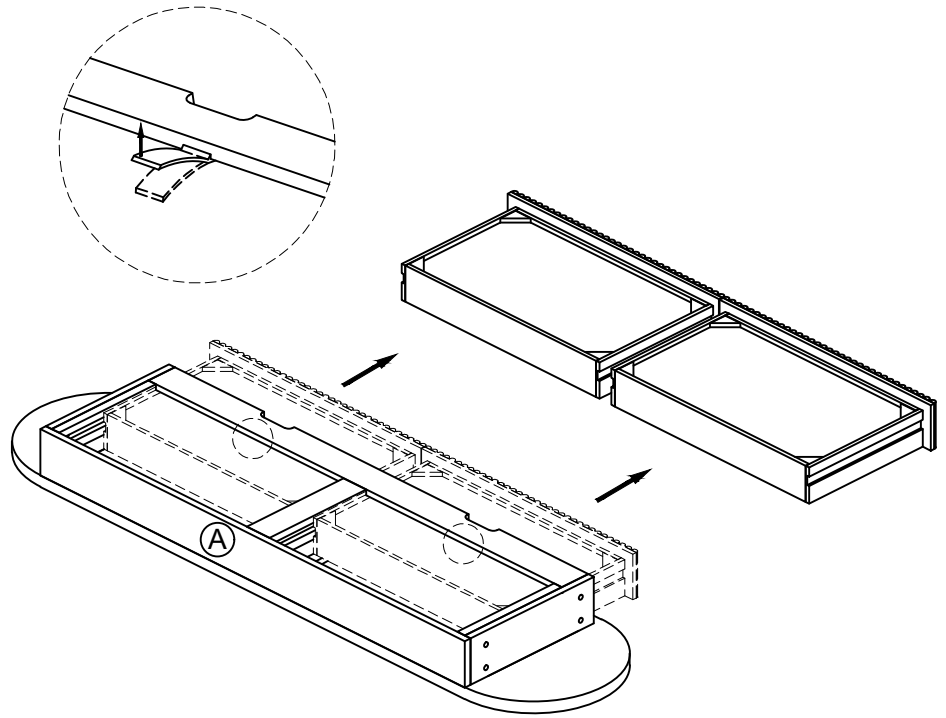

Assembly Instruction

CONSOLE TABLE WITH 2 DRAWER

STEP 1:

Remove the drawer from the cabinet