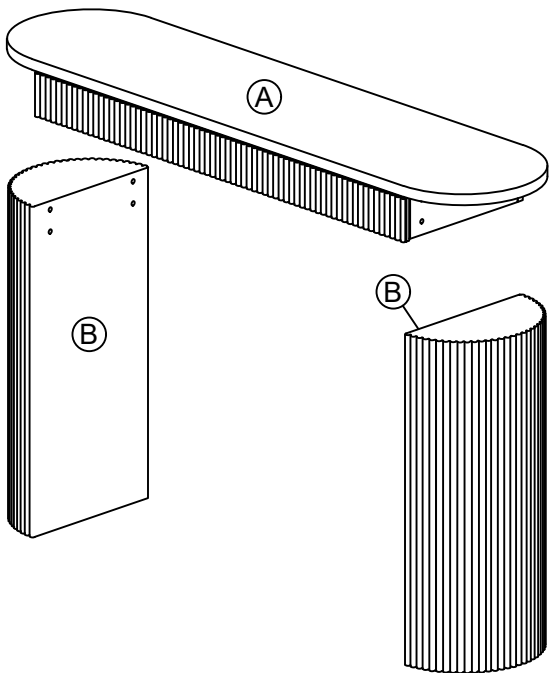

WARNING

This product is NOT a Clothing Storage Unit (CSU).

DO NOT use it for clothing storage.

Improper use may cause furniture tipover.

Assembly Instruction

CONSOLE TABLE WITH 2 DRAWER

PART LISTS				HARDWARE LISTS			
NO	DESCRIPTION	SKETCH	Q.TY	NO	DESCRIPTION	SKETCH	Q.TY
Ⓐ	Table Top		1 Pc	①	Bolt 1/4" x 45mm		08 Pcs
				②	Spring Washer 1/4"		08 Pcs
Ⓑ	Leg Frame		2 Pcs	③	Flat Washer 1/4"		08 Pcs
				④	Allen Key L=60		1 Pc
				⑤	Anti Tip Kit		2 sets
				⑤.1	Plastic Anchor		2 Pcs
				⑤.2	Metal Bracket		4 Pcs
				⑤.3	Long screw M4 x 40 mm		2 Pcs
				⑤.4	Short screw M4 x 20 mm		2 Pcs
				⑤.5	Steel wire		2 Pcs