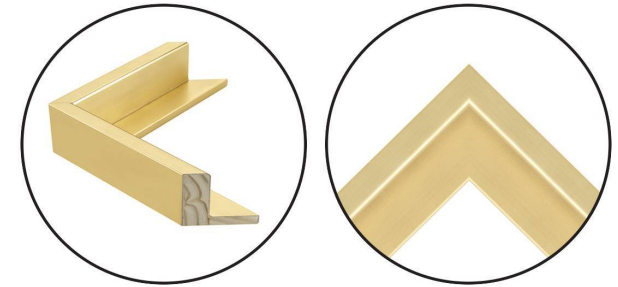

WENDOVER ART GROUP

ITEM NUMBER : **WLA2254**

TITLE : **Textured Petals 2**

OUTWARD DIMENSION (W X H) : **41.5" x 41.5"**

FRAME (WIDTH X DEPTH) : **M1102SUB1 | 0.63" x 2.13"**

FRAME FINISH : **Floater Frame**

Gold

DESCRIPTION :

Giclee on Textured and Artist Enhanced Panel