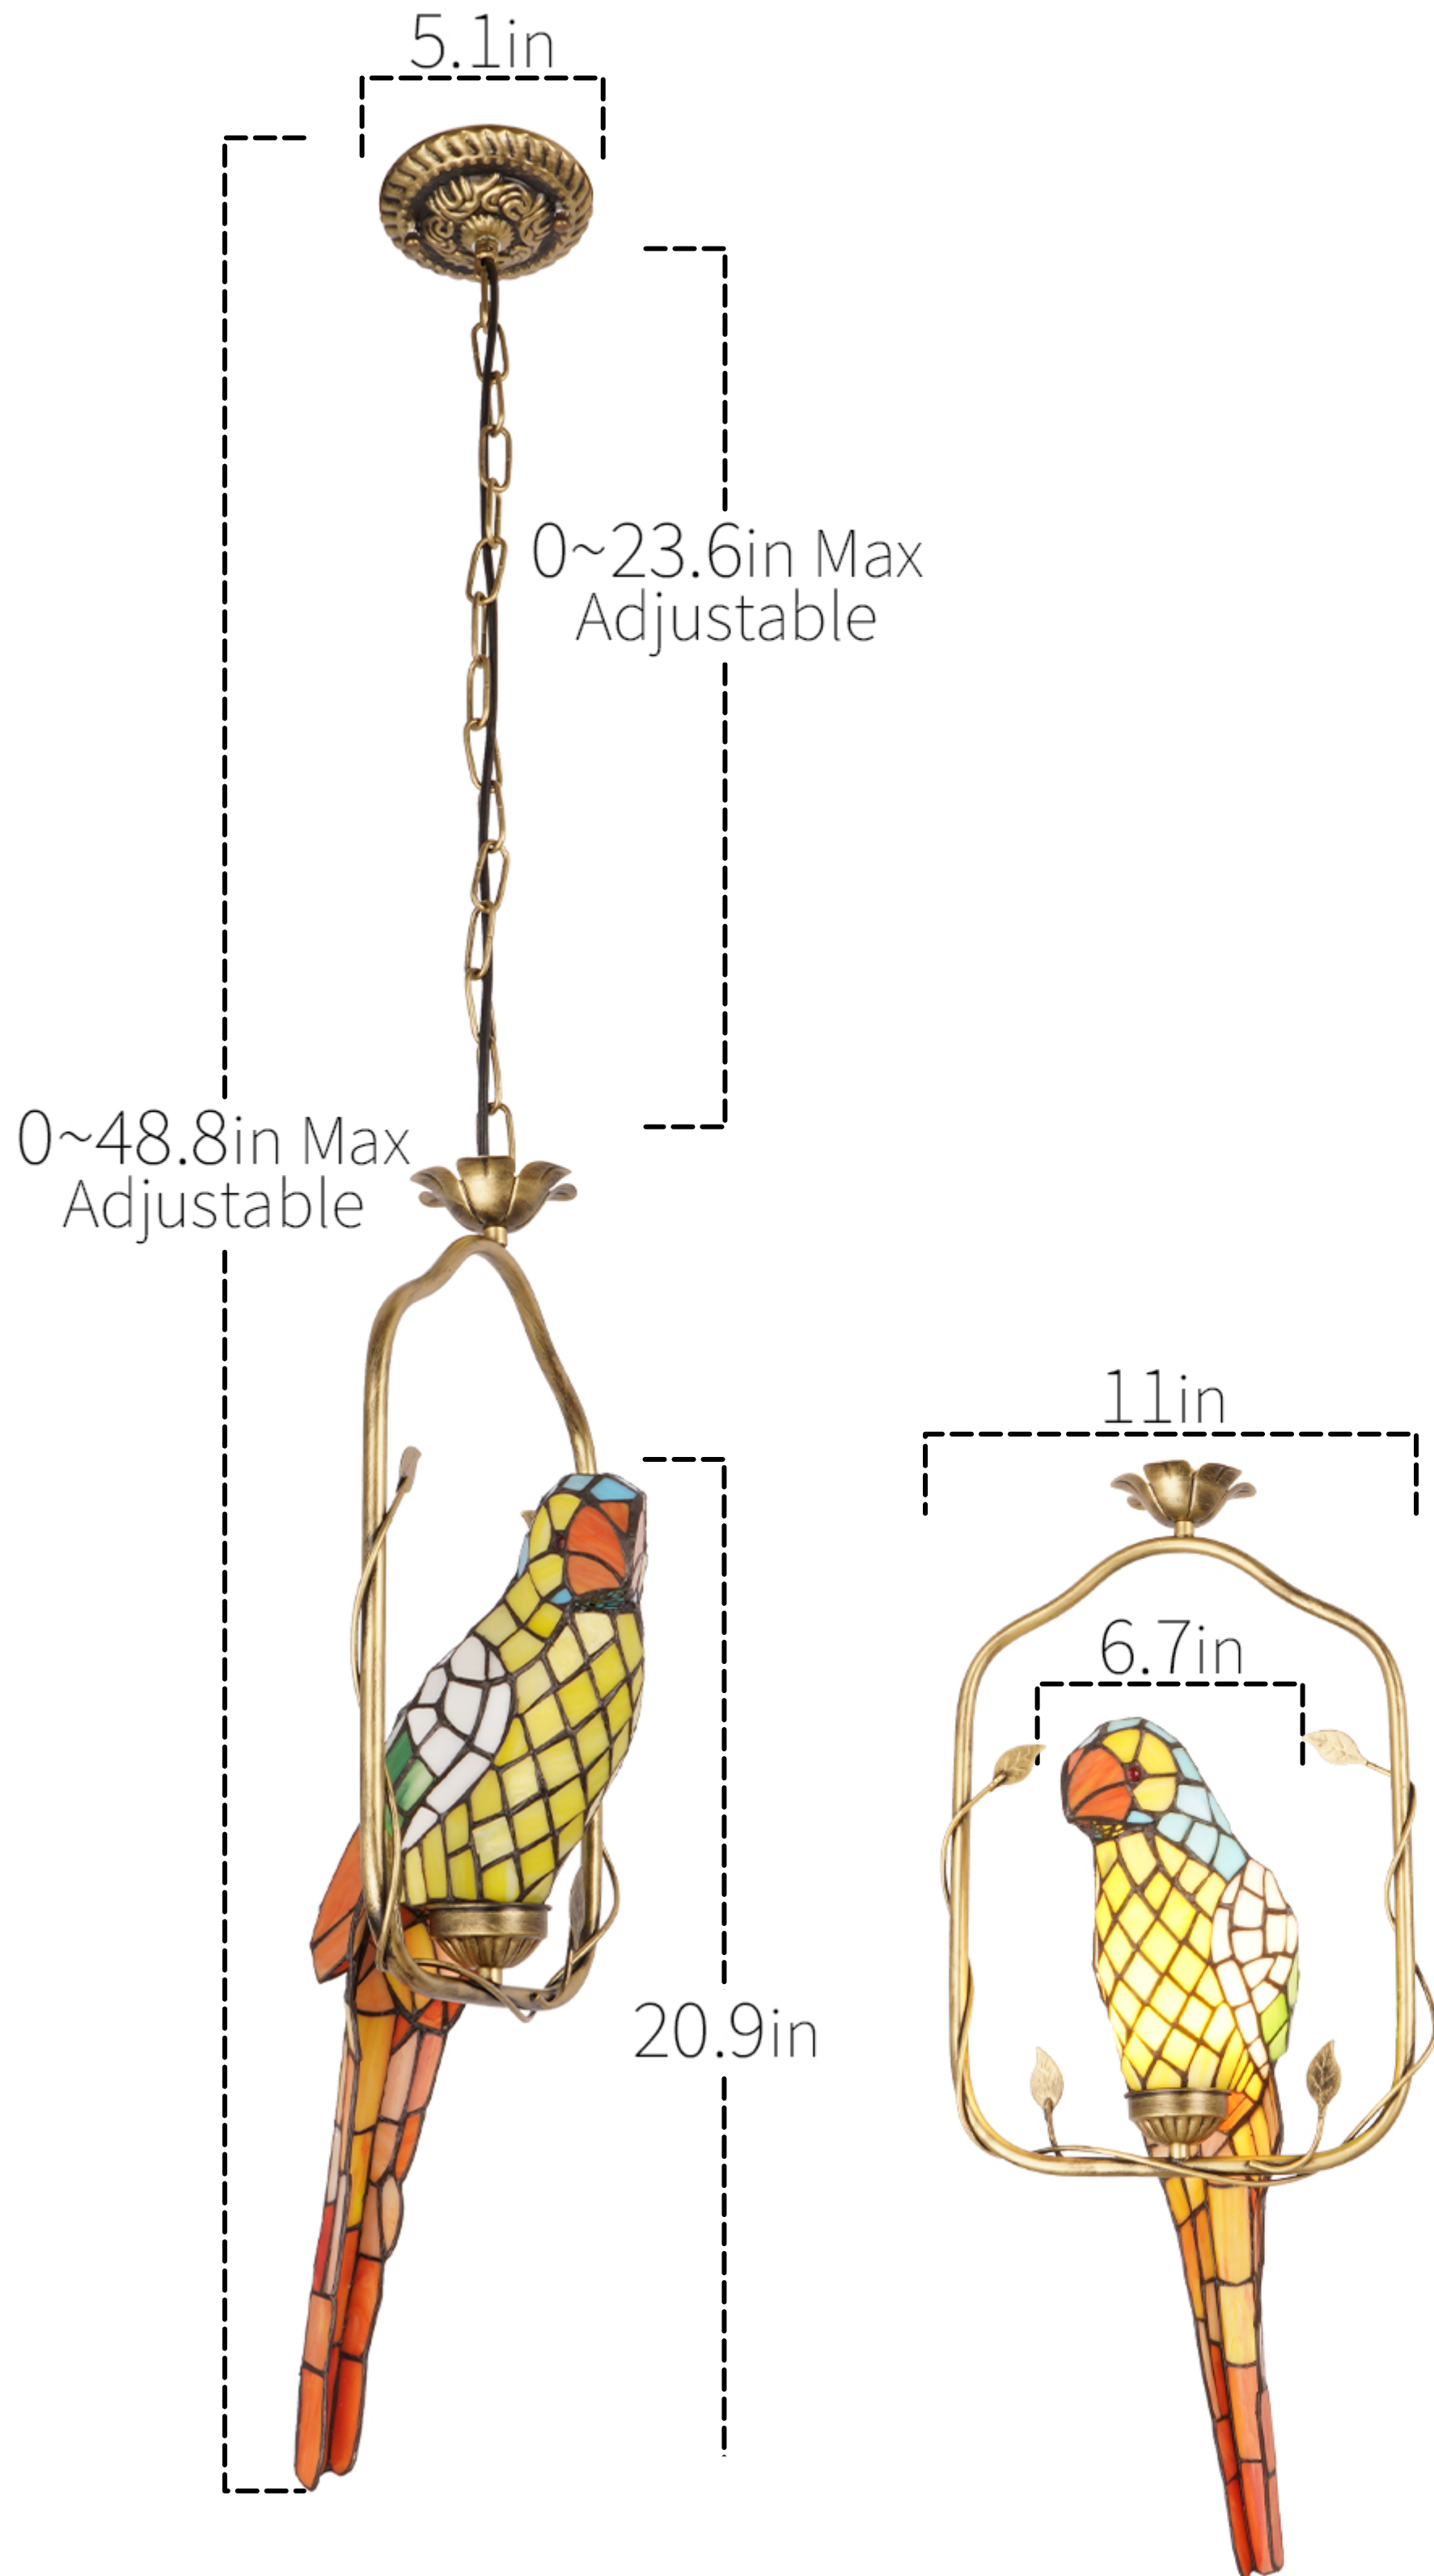

Product Size

Specifications

Material: Iron+Glass

Bulb: E26*1
(Incl 1 Warm Light Bulb)

Weight: 5.51Lbs

Voltage: 110V

Lamp Body Color: Antique Bronze

E26
Socket

Voltage
110V-120V

Easy to
Install

Voltage
60W MAX