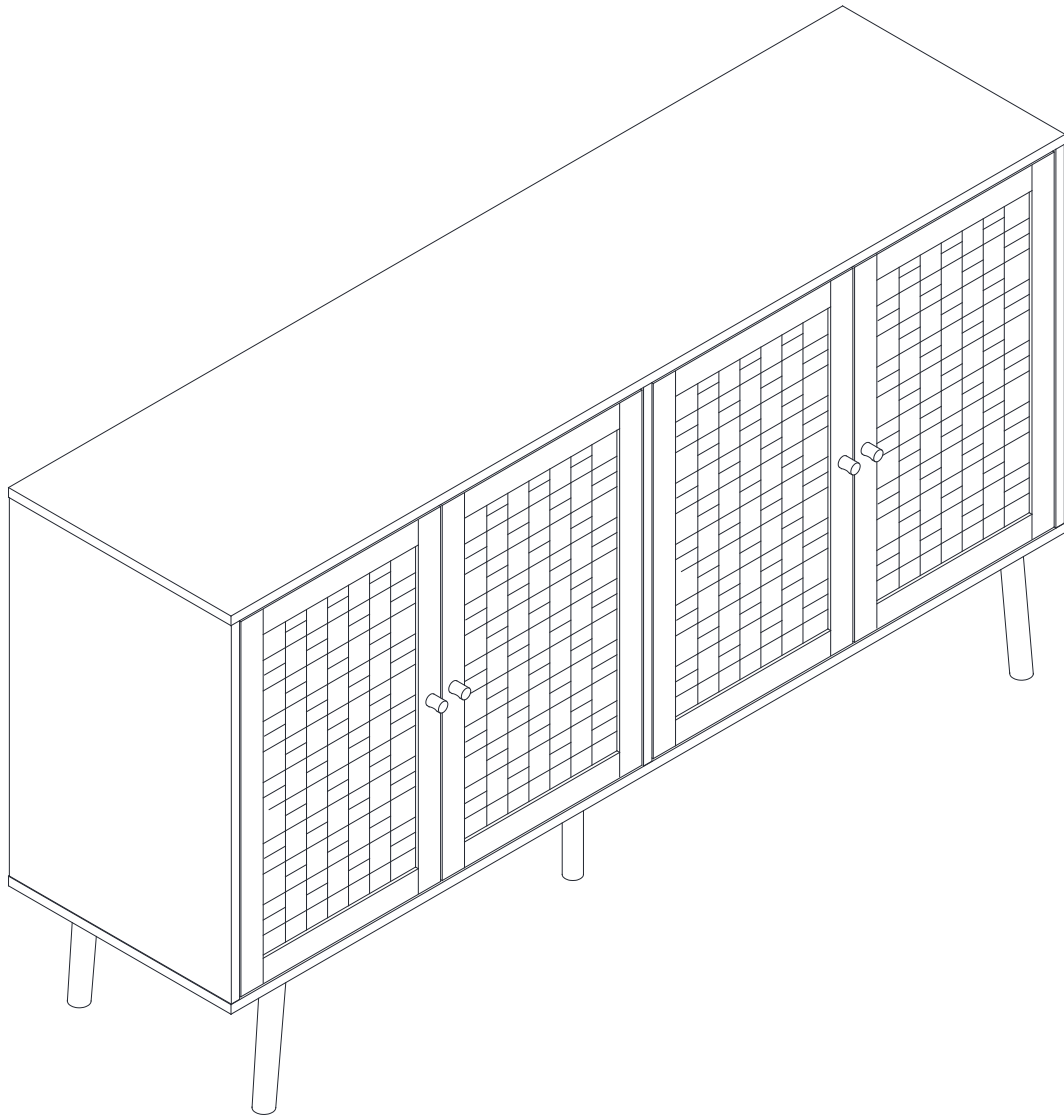

Installation Instruction

Product name

4 Door Cabinet

Assembling

What you need

- Use the packaging carton as a working surface to prevent product damage during assembly
- Phillips head screwdriver

Weight Limitation

40 | **20**
lbs table top | lbs per shelf

2 PERSONS

What 's included

Code	Description	Qty
A	Cam Bolt M6X35MM	18
B	Cam Lock 15X10MM	18
C	Wooden Dowel M6X30MM	14
D	Screw M4X35MM	10
E	Screw M4X14MM	52
F	Hinge	8
G	Handle	4
H	Bolt M4X20MM	4
I	Wooden Dowel M6X50MM	1
J	Screw M4X14MM	22
K	Metal Pin	4
L	Metal Support	8
M	Plastic Corner Support	16
N	Screw M3X16MM	16
O	Plastic Door Catcher	2
P	Metal Washer	4
Q	Nylon Strap	2
R	Anchor M6X30MM	2
S	Screw M4X40MM	2